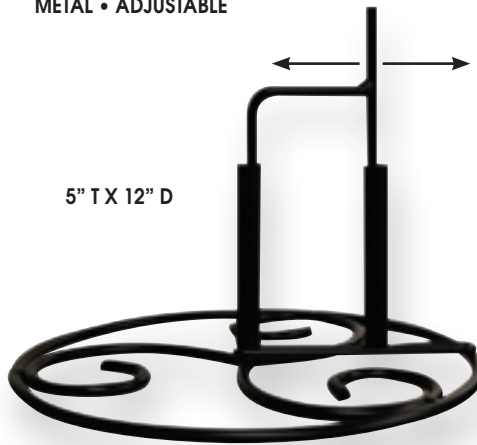

Deck Base

METAL • ADJUSTABLE

- DISPLAYS GARDEN FLAGS & YARD ART OUTSIDE OF THE GARDEN ON DECKS, PATIOS & MORE.
- POWDER COATED METAL
- ADJUSTS TO FIT MOST H-STAKES
- COMES WITH 2 METAL STAKES TO SECURE IN THE GROUND.

5" T X 12" D