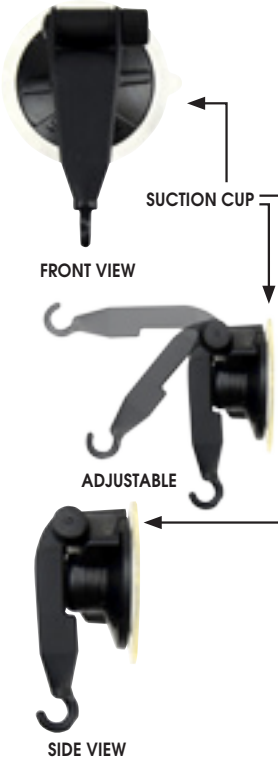

Scroll Bird Houses

WOOD • METAL • CLEAN OUT HOLE

8 09048 40841 6

8 09048 40842 3

Window Hanger

2.75" T • PVC • NYLON • SUCTION CUP APPLICABLE ON FLAT/SMOOTH SURFACES (GLASS/STEEL/WOOD • INDOOR/OUTDOOR USE • UNLOCK/LOCK FUNCTION • ANGLE (0-90 DEGREES) • $2.75 EACH

32-PC ASSORTMENT

1 DISPLAY WITH
32 PCS PER DISPLAY

98958-1-0088

8 09048 98958 8