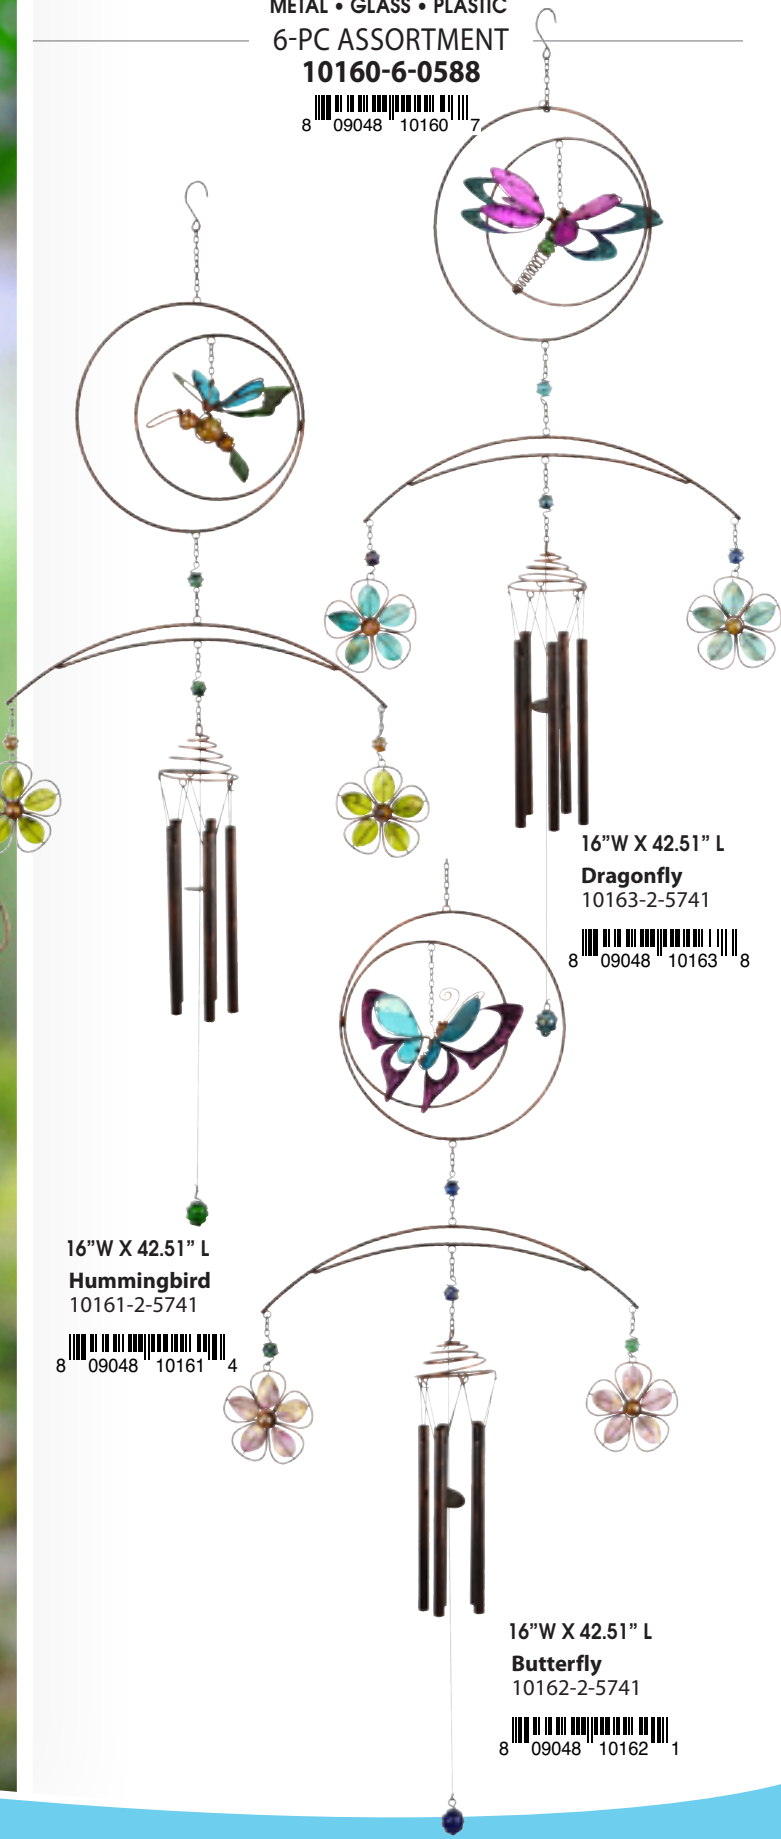

Balancing Wind Chimes

METAL • GLASS • PLASTIC

6-PC ASSORTMENT

10160-6-0588

8 09048 10160 7

16" W X 42.51" L

Dragonfly

10163-2-5741

8 09048 10163 8

16" W X 42.51" L

Hummingbird

10161-2-5741

8 09048 10161 4

16" W X 42.51" L

Butterfly

10162-2-5741

8 09048 10162 1