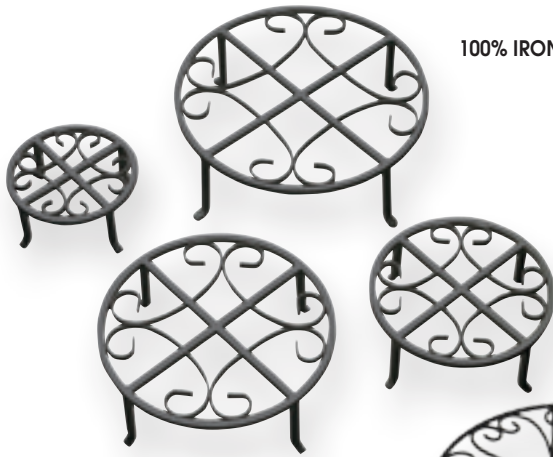

# Wheelbarrow Planters

22.83" L X 7.87" W X 8.66" H • METAL

**Red Wheelbarrow**  
34464-2-0081

**Blue Wheelbarrow**  
34465-2-0081

# Plant Stands

100% IRON • POWDER COATED • INCLUDES RUBBER FEET

3" T X 6" DIA. (PETITE)  
 3.5" T X 8" DIA. (SMALL)  
 3.5" T X 10" DIA. (MEDIUM)  
 4" T X 12" DIA. (LARGE)

**Round**

- Set of 4 Plant Stands  
 39003-2-0522 (Set of 4)