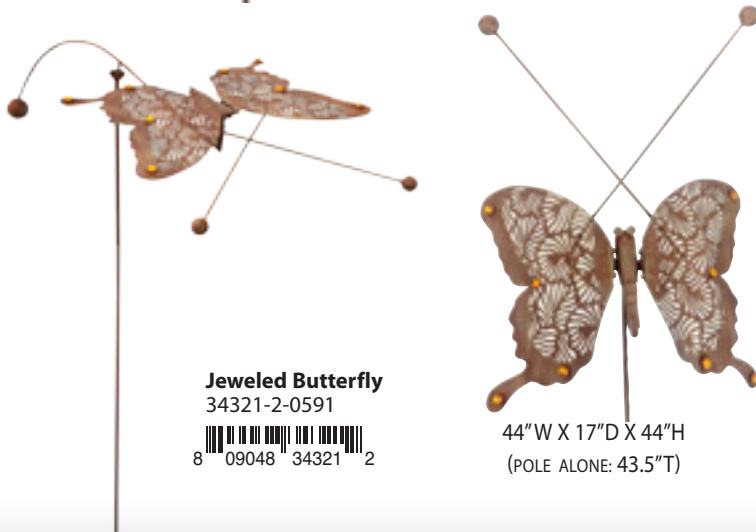

# Art In Motion Balancers<sup>®</sup>

WINGS MOVE WITH THE WIND AND FLOAT UP AND DOWN  
PRODUCING SMOOTH AND REALISTIC MOTION • METAL

8-PC ASSORTMENT  
34320-8-00651

WINGS  
MOVE  
UP  
&  
DOWN

**Dragonfly**  
34322-2-0591

41"W X 18.5"D X 44"H  
(POLE ALONE: 43.5"T)

**Jeweled Butterfly**  
34321-2-0591

44"W X 17"D X 44"H  
(POLE ALONE: 43.5"T)

**Crow**  
34323-2-0591

34.5"W X 15"D X 44"H  
(POLE ALONE: 43.5"T)

**Owl**  
34324-2-0591