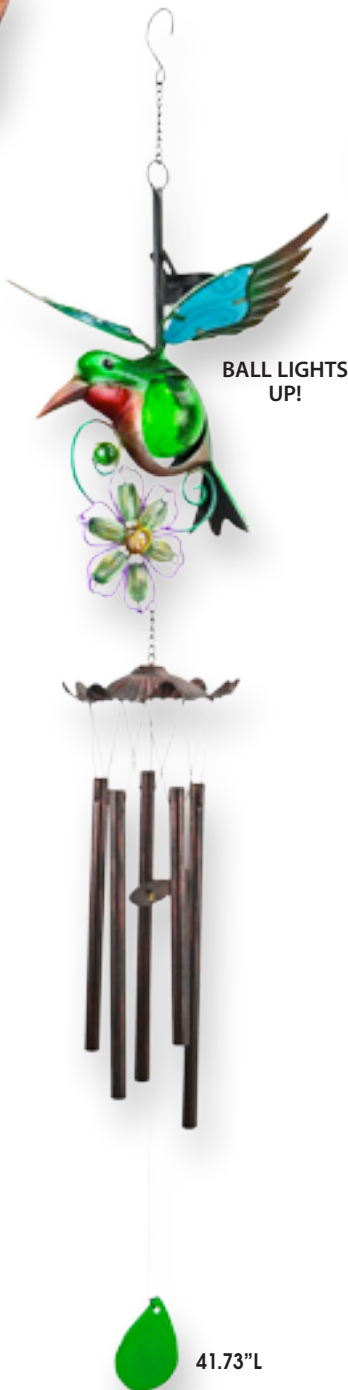

BALL LIGHTS UP!

41.73"L

**Green Hummingbird**  
10923-2-0521

BODY LIGHTS UP!

43.3"L

**Blue Angel**  
10924-2-0521

BALL LIGHTS UP!

40.9"L