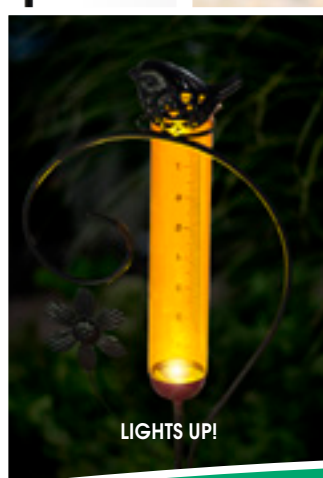

Garden Solar Rain Gauges

7.87" X 3.15" X 42.51" • METAL • GLASS • H-BASE STAKE • STAKES KD

6-PC ASSORTMENT

34610-6-00501

Dragonfly Solar Rain Gauge
34611-2-0571

Butterfly Solar Rain Gauge
34613-2-0571

Bird Solar Rain Gauge
34612-2-0571