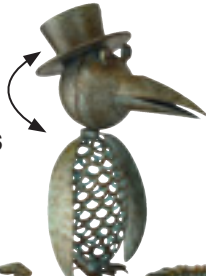

14" X 8" X 60.25"

**Crow Swivel Head
Bird Feeder Stake**
40023-2-0581