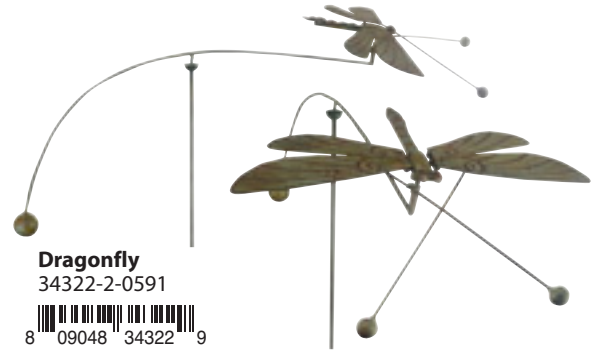

Art In Motion Balancers®

WINGS MOVE WITH THE WIND AND FLOAT UP AND DOWN
PRODUCING SMOOTH AND REALISTIC MOTION • METAL

8-PC ASSORTMENT
34320-8-00651

WINGS
MOVE
UP
&
DOWN

Dragonfly
34322-2-0591

41"W X 18.5"D X 44"H
(POLE ALONE: 43.5"T)