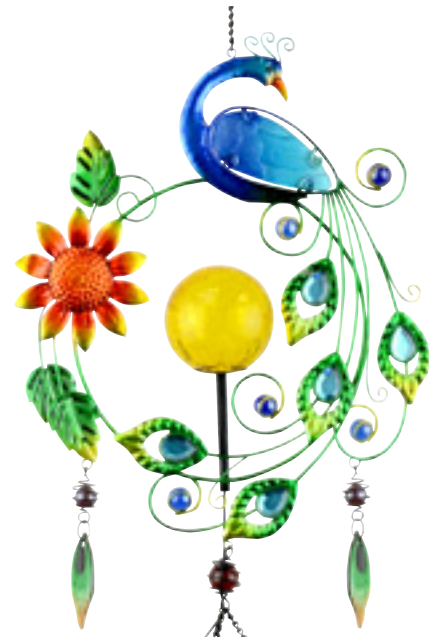

# Solar Chime

METAL • GLASS

CLOSE UP

27.16" L

 **Peacock**  
10297-2-0541