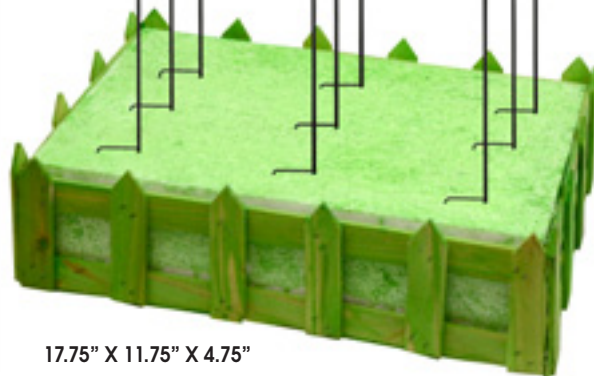

Glow In The Dark Butterfly Stakes

3.75"W X 31.89"H • METAL • GLASS • H-BASE STAKE • STAKES KD • $5.55 EACH
FREE DISPLAY INCLUDED

18-PC ASSORTMENT

DISPLAY HOLDS 12
3 STYLES (6 EACH)

49086-1-00001

8 09048 49086 2

17.75" X 11.75" X 4.75"