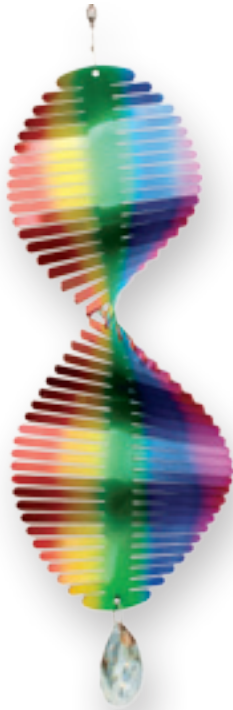

Rainbow Spinner

15" L • CRYSTAL ACCENT
SWIVEL S-HOOK FOR EASY HANGING & SMOOTH SPINNING

Rainbow
31331-3-0001
8 09048 31331 4