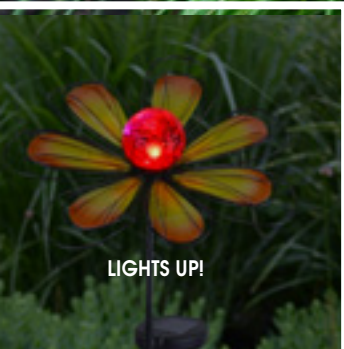

# Solar Flower Stakes

11.8"W X 38.9"H • METAL • GLASS • H-BASE STAKE

9-PC ASSORTMENT

**34480-9-00441**

 **Solar Flower Stake Blue**

34481-3-0061

 **Solar Flower Stake Red**

34482-3-0061

 **Solar Flower Stake Yellow**

34483-3-0061

LIGHTS UP!