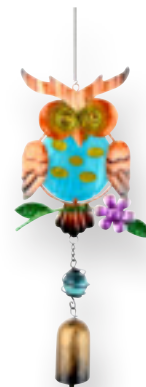

## Owl Bell Umbrella Clips

SPRING • METAL • GLASS • INCLUDES HOOK & CHAIN

9-PC ASSORTMENT

**11240-9-0504**

8 09048 11240 5

15.35" L  
**Green**  
11241-3-0540  
8 09048 11241 2

15.35" L  
**Blue**  
11242-3-0540  
8 09048 11242 9