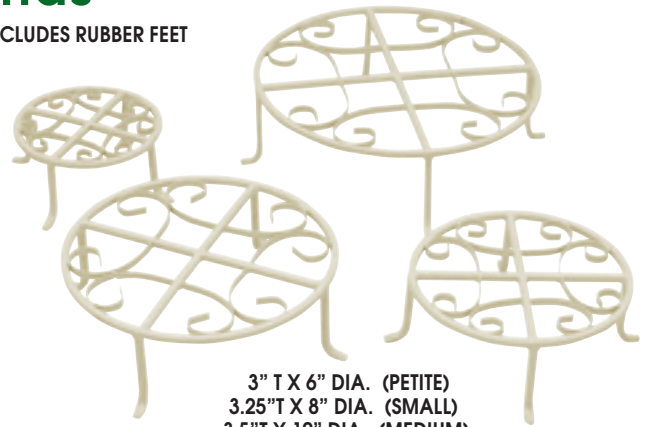

# Wheelbarrow Planters

22.83" L X 7.87" W X 8.66" H • METAL

**Red Wheelbarrow**  
34464-2-0081

**Blue Wheelbarrow**  
34465-2-0081

# Plant Stands

100% IRON • POWDER COATED • INCLUDES RUBBER FEET

3" T X 6" DIA. (PETITE)  
 3.5" T X 8" DIA. (SMALL)  
 3.5" T X 10" DIA. (MEDIUM)  
 4" T X 12" DIA. (LARGE)

**Round**

- Set of 4 Plant Stands  
 39003-2-0522 (Set of 4)

3" T X 6" DIA. (PETITE)  
 3.25" T X 8" DIA. (SMALL)  
 3.5" T X 10" DIA. (MEDIUM)  
 4" T X 12" DIA. (LARGE)

**Round Washed Ivory**  
 - Set of 4 Plant Stands  
 39005-2-0522

9" DIA. (SMALL)  
 10.5" DIA. (MEDIUM)  
 12" DIA. (LARGE)