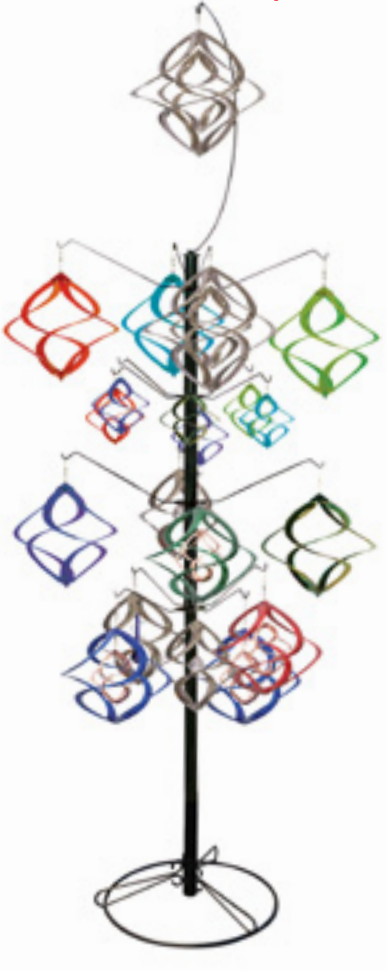

8 09048 99930 3

**$ 536.00
VALUE**

**YOUR PRICE:
$ 486.00**

Colored Cosmix™ Assortment
31000-E-00684
• Includes 52 pieces
• Free display (09901) if requested