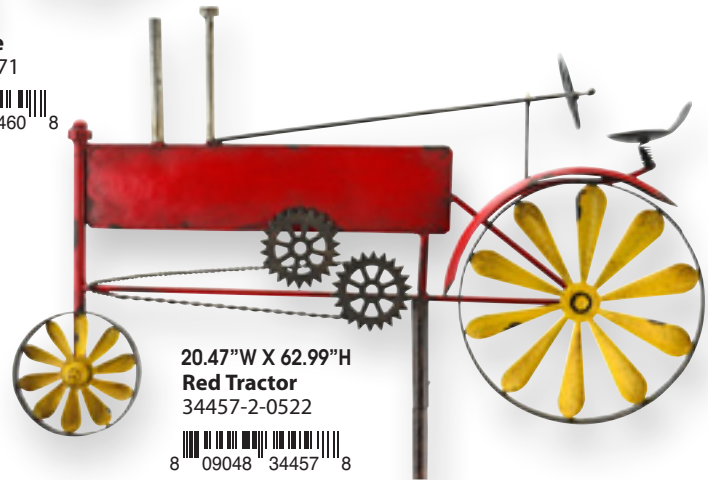

Garden Spinners/Stakes

METAL • POWDER COATED • H-BASE STAKE

14.71"W X 51.18"H

14.71"W X 51.18"H

14.71"W X 51.18"H

19.29"W X 62.99"H

20.47"W X 62.99"H

20.87"W X 62.99"H

34466-2-0572

LIGHTS UP!