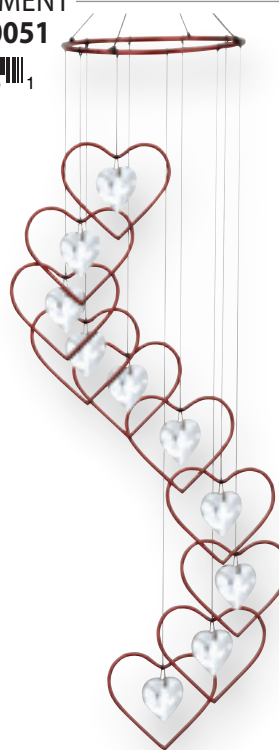

# Spiral Tunes™

32" L • COPPER OR CHROME PLATED • CRYSTAL OR GLASS MARBLE ACCENTS • SWIVEL HOOK FOR EASY SPINNING

12-PC ASSORTMENT

11020-12-00051

**Smoke Round Ring  
w/ Octagon Crystals**  
11021-2-0521

**Copper Round Ring  
w/ Multi-Color Marbles**  
11024-2-0521