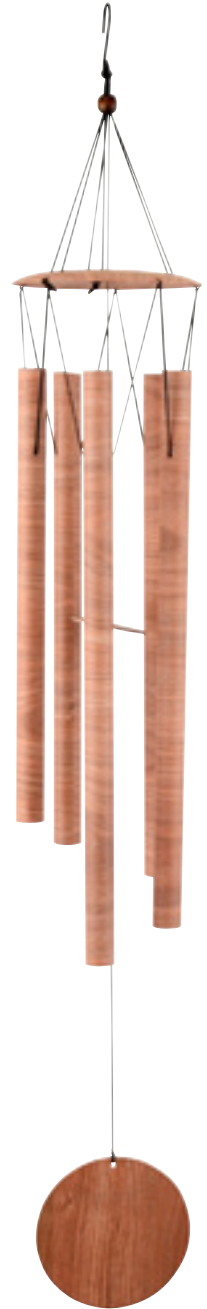

32" L
Dark Wood
10213-3-0570