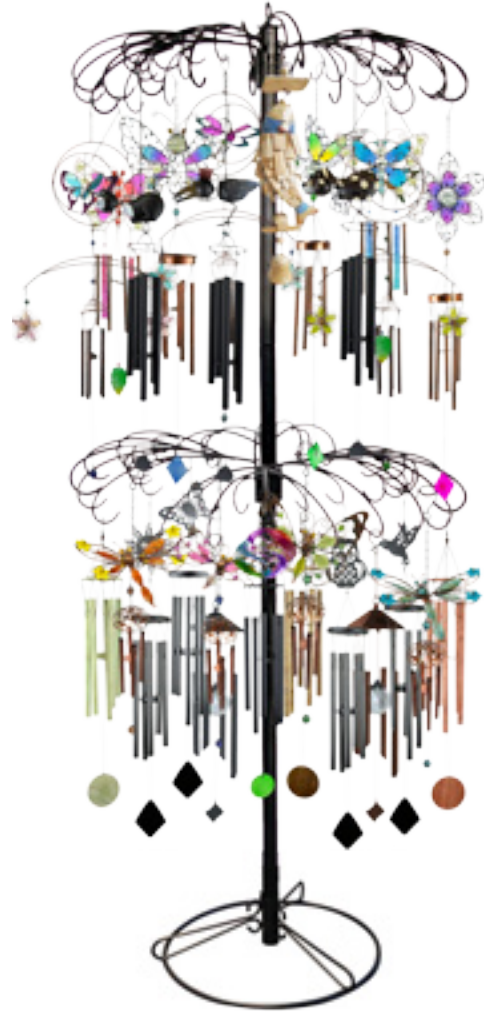

8 09048 99990 7

**\$ 759.00  
VALUE**

**YOUR PRICE:  
\$ 704.00**

**Chimes Assortment**  
10000-A-00407  
• Includes 66 pieces  
• Free display (09910) if requested

8 09048 99985 3