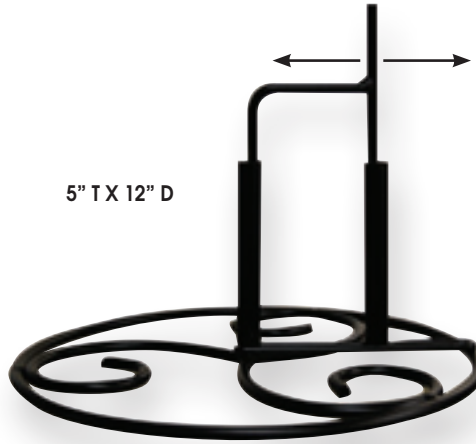

# Solar Stake Lights

35" T WITH STAKE • SOLAR CHARGED • AUTOMATIC LIGHT WHEN DARK  
2 LED BULBS LIGHT UP ENTIRE GLOBE • ON/OFF SWITCH

8-PC ASSORTMENT

35300-8-00061

 **Red & Yellow Swirl**  
35301-2-0002

 **Yellow & Red Spots**  
35303-2-0002

 **Multi Spots**  
35304-2-0002

 **Blue & White Swirl**  
35306-2-0002

# Deck Base

METAL • ADJUSTABLE

- DISPLAYS GARDEN FLAGS & YARD ART OUTSIDE OF THE GARDEN ON DECKS, PATIOS & MORE.
- POWDER COATED METAL
- ADJUSTS TO FIT MOST H-STAKES
- COMES WITH 2 METAL STAKES TO SECURE IN THE GROUND.

5" T X 12" D

**Adjustable Deck Base**  
39008-3-0080