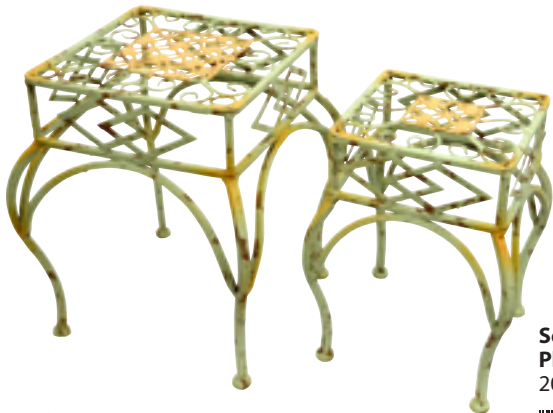

# Plant Stands

METAL

24.5" L X 9.5" W X 15.25" H

**Square 2 Tier Bike  
 Planter Stand**  
 20031-2-0591

23" L X 10" W X 16" H

**Round 2 Tier Bike  
 Planter Stand**  
 20032-2-0591

9.5" L X 9.5" W X 13" H - LG  
 7.5" L X 7.5" W X 11.5" H - SM

**Set of 2 Square  
 Plant Tables**  
 20033-2-0512

10.25" L X 10.25" W X 13.25" H - LG  
 8.25" L X 8.25" W X 11.5" H - SM

**Set of 2 Round  
 Plant Tables**  
 20034-2-0512