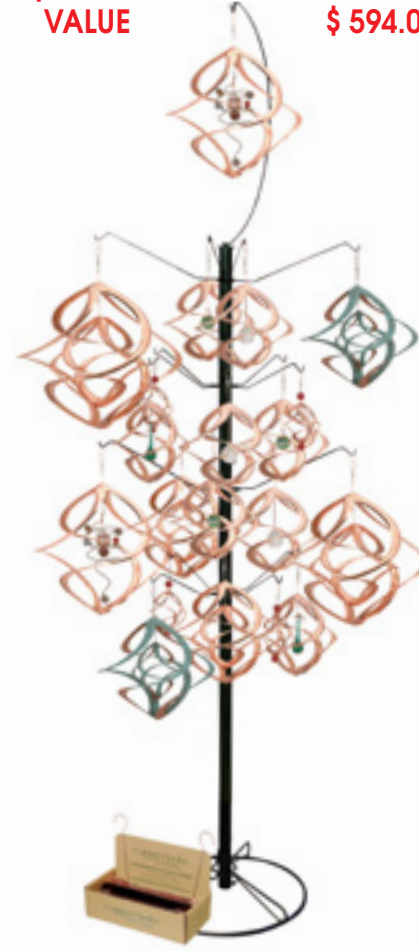

**YOUR PRICE:  
\$ 482.00**

**Bird House/Feeder Assortment**  
90976-A-00284  
• Includes 60 pieces  
• Free display (09910) if requested

8 09048 90976 0

**GREAT SAVINGS!**

**\$ 644.00  
VALUE**

**YOUR PRICE:  
\$ 594.00**