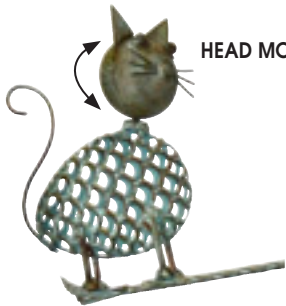

HEAD MOVES

29" W X 51.5" T
Cat Cut Metal w/
Swivel Head Balancer
34332-2-0571