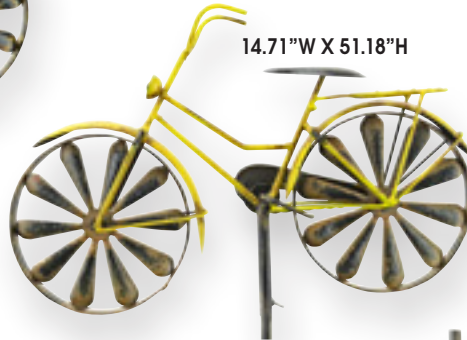

# Garden Spinners/Stakes

METAL • POWDER COATED • H-BASE STAKE

14.71"W X 51.18"H

**Blue Bike**  
34459-2-0071

14.71"W X 51.18"H

**Red Bike**  
34461-2-0071

14.71"W X 51.18"H

**Yellow Bike**  
34460-2-0071