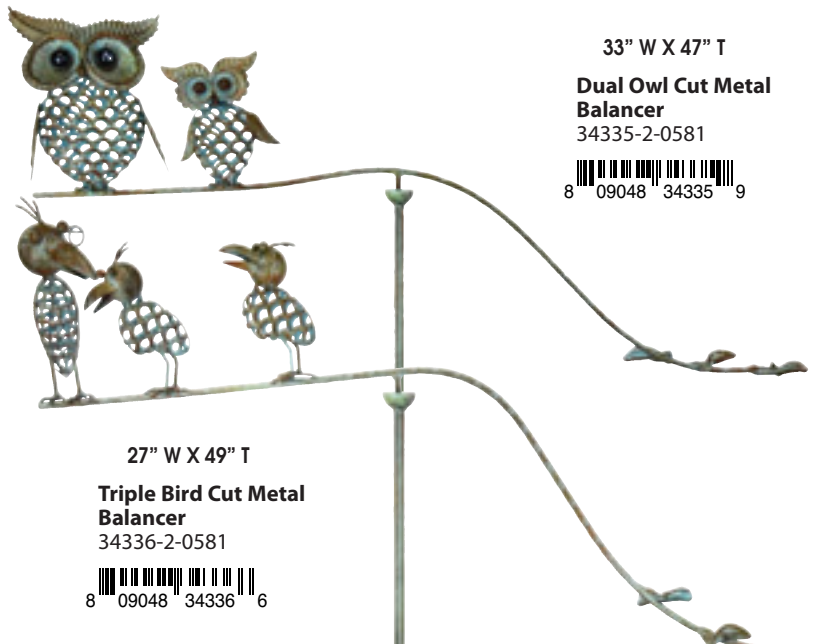

33" W X 47" T

Dual Owl Cut Metal
Balancer
34335-2-0581

27" W X 49" T

Triple Bird Cut Metal
Balancer
34336-2-0581