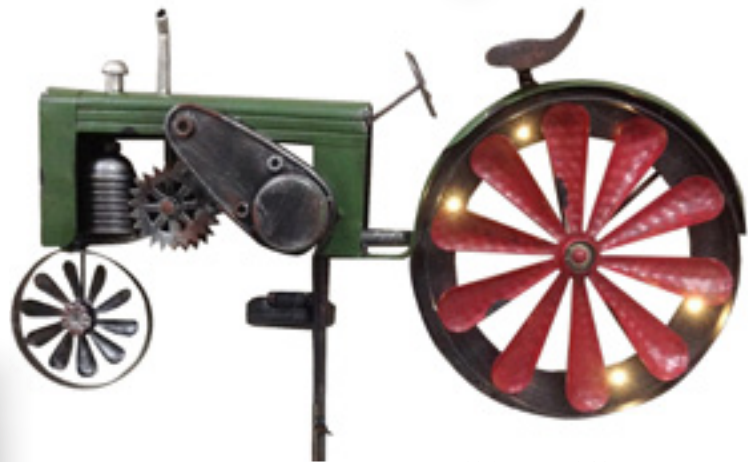

19.29"W X 62.99"H

**Red Motorcycle**  
34455-2-0082

20.47"W X 62.99"H  
**Red Tractor**  
34457-2-0522

20.47"W X 62.99"H

**Red Truck**  
34458-2-0522

20.87"W X 62.99"H

 **Green Tractor Solar Spinner Stake**