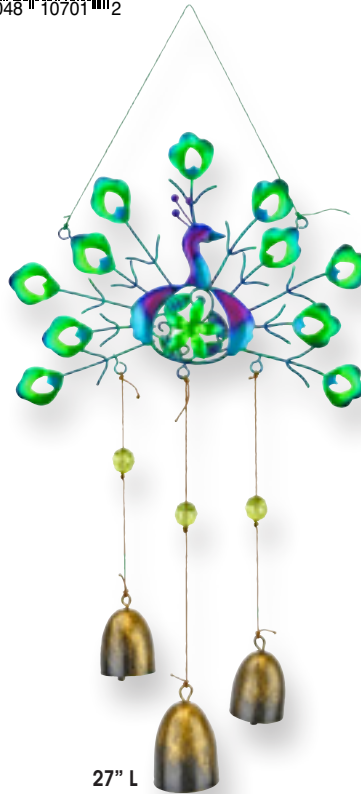

27" L

Peacock
10705-3-0050