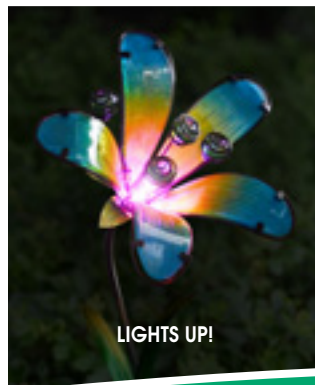

8 09048 35332 7

 **Orange/Yellow Petals Solar Stake**  
35333-2-0061

8 09048 35333 4

SOLAR STAKES

LIGHTS UP!

Order Toll Free 1.877.985.0405 • Fax 1.513.774.1601

Visit our website or call to receive a complete catalog to see all styles of fashion and garden giftware RCS offers.