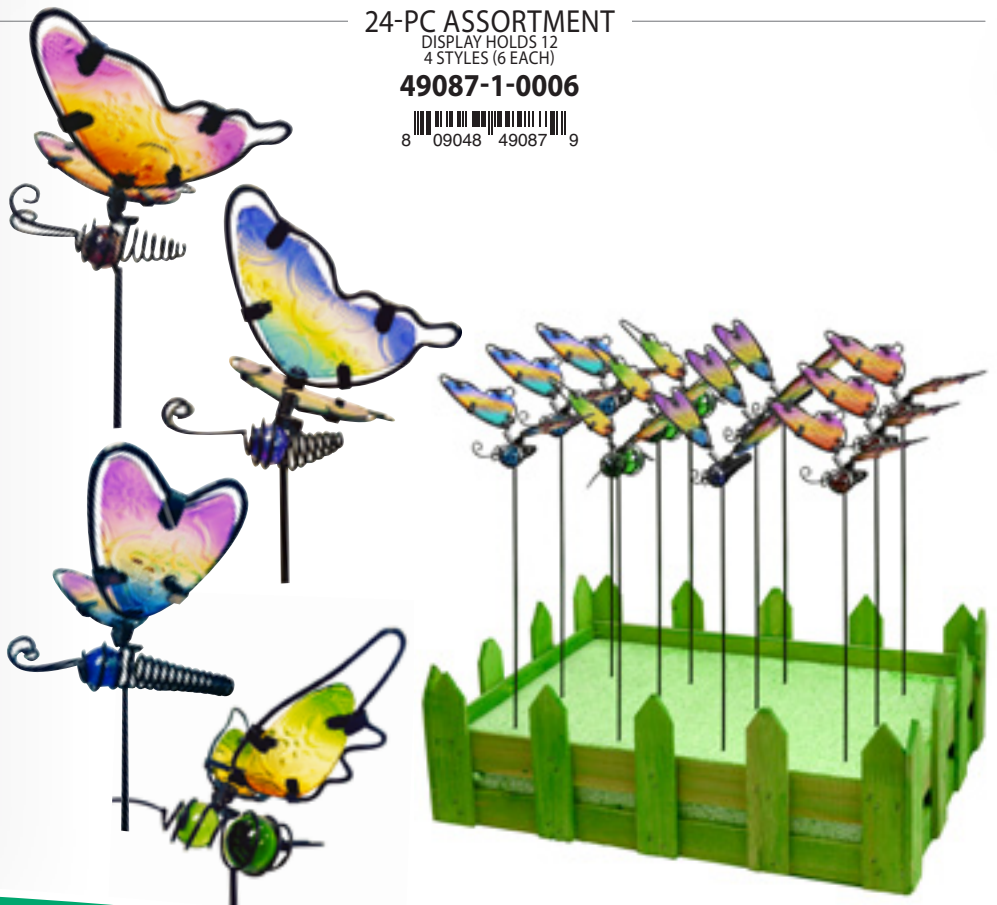

# Mini Embossed Glass Stakes

3.54"W X 13.58"H • METAL • GLASS • \$2.50 EACH • FREE DISPLAY INCLUDED

24-PC ASSORTMENT

DISPLAY HOLDS 12  
4 STYLES (6 EACH)

49087-1-0006