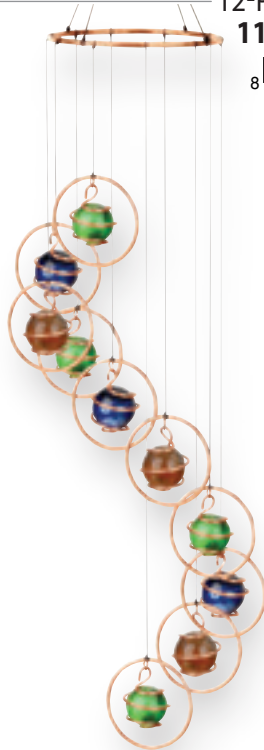

# Spiral Tunes™

32" L • COPPER OR CHROME PLATED • CRYSTAL OR GLASS MARBLE ACCENTS • SWIVEL HOOK FOR EASY SPINNING

12-PC ASSORTMENT

11020-12-00051

**Smoke Round Ring  
w/ Octagon Crystals**  
11021-2-0521

**Copper Round Ring  
w/ Multi-Color Marbles**  
11024-2-0521