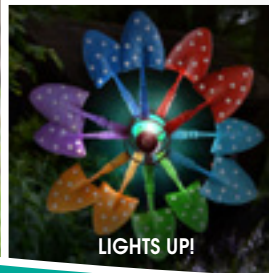

Solar Garden Spinners/Stakes

METAL • POWDER COATED • H-BASE STAKE • VINTAGE FINISH • POLES KD

SOLAR SPINNER/STAKES

20.87"W X 62.99"H

American Flag Spinner Stake
34428-2-0003

Shovel Double Spinner Stake
34429-2-0053

24.02"W X 62.99"H
3.15" DIA (SOLAR BALL)
SOLAR BALL CAN CHANGE
COLORS OR STAY SOLID
WHITE

21.26"W X 62.99"H

Welcome Camper Spinner Stake
34467-2-0003

= GLOW IN THE DARK, SOLAR, or LIGHTS UP

= OVERSIZED FREIGHT