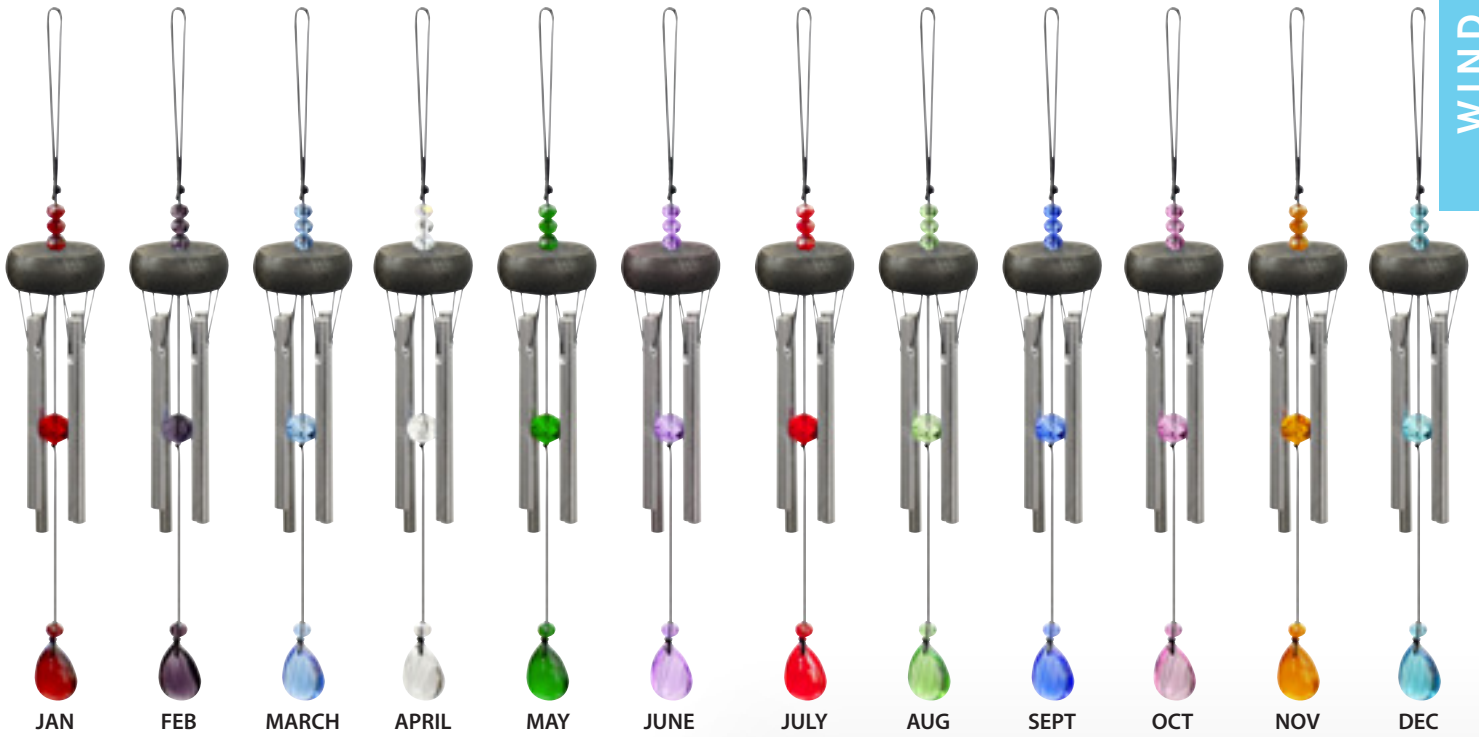

Birthstone Mini Chime Assortment

11" CHIME • 13" X 7.25" X 16.5" RACK • WOOD • ALUMINUM • GLASS • STEEL $4.17 EACH • DISPLAY INCLUDED

24-PC ASSORTMENT

10858-1-00001

WIND CHIMES