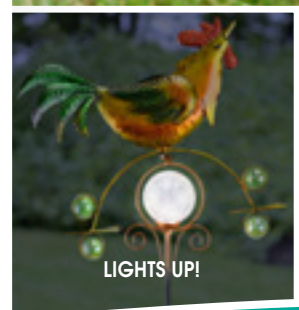

Solar Balancers

METAL • H-STAKE BASE

6-PC ASSORTMENT

35310-6-0087

8 09048 99472 8

14.2" X 3.7" X 42.1"

Rooster

35312-2-0031

8 09048 35312 9

14.2" X 3.7" X 47.2"

Frog

35314-2-0031

8 09048 35314 3

13.6" X 3.7" X 46.5"

Welcome

35313-2-0031

8 09048 35313 6

SOLAR BALANCERS

LIGHTS UP!