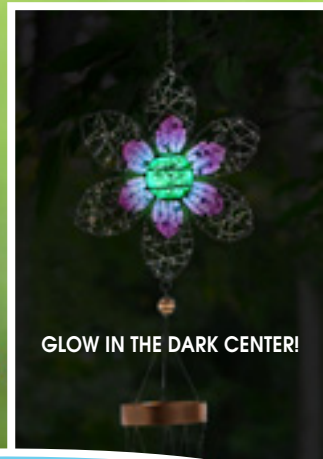

14"W X 43.31" L

 **Beaded Hummingbird Chime**

10793-2-5741

12"W X 43.31" L

 **Beaded Butterfly Chime**

10792-2-5741

WIND CHIMES

GLOW IN THE DARK CENTER!