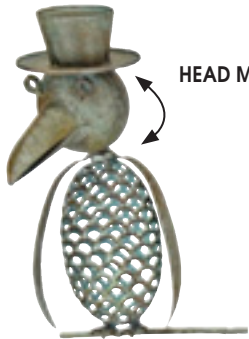

# Swivel Head Balancers

METAL • H-STAKE BASE • HEAD SWIVELS

12-PC ASSORTMENT

34330-12-00412

HEAD MOVES

24.5" W X 52" T  
Owl Cut Metal w/  
Swivel Head Balancer  
34331-2-0571

HEAD MOVES

29" W X 51.5" T  
Cat Cut Metal w/  
Swivel Head Balancer  
34332-2-0571