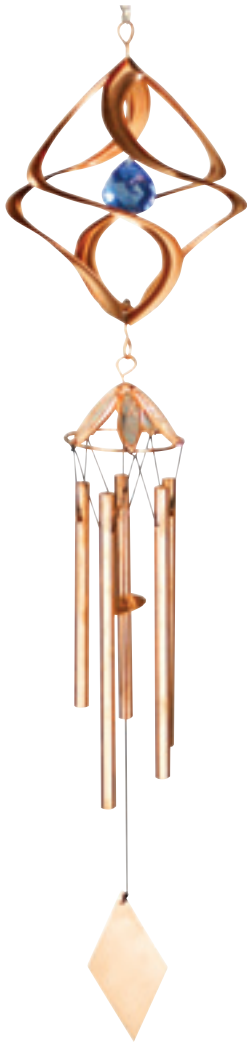

25" L

Blue
10103-3-0511