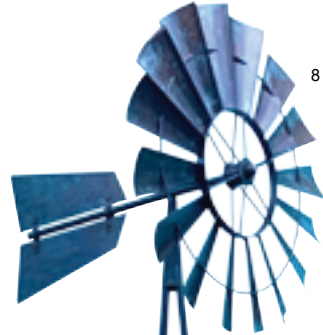

22.5" X 18.25" X 90.5
Black Galvanized Water Tower Windmill - medium
34318-1-00521
8 09048 34318 2

19.25" X 15" X 74.25"
Rust Galvanized Water Tower Windmill - small
34319-2-0588
8 09048 34319 9