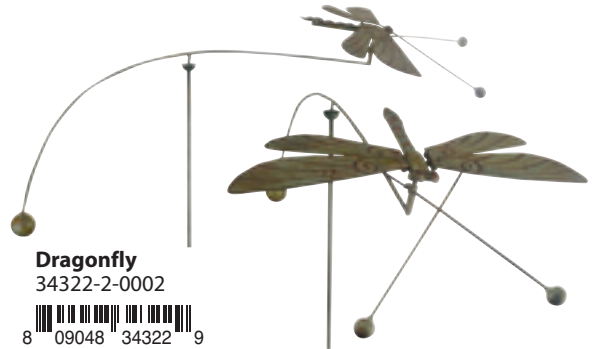

41" W X 18.5" D X 44" H
(POLE ALONE: 43.5" T)

Deck Base

METAL • ADJUSTABLE

- DISPLAYS GARDEN FLAGS & YARD ART OUTSIDE OF THE GARDEN ON DECKS, PATIOS & MORE.
- POWDER COATED METAL
- ADJUSTS TO FIT MOST H-STAKES