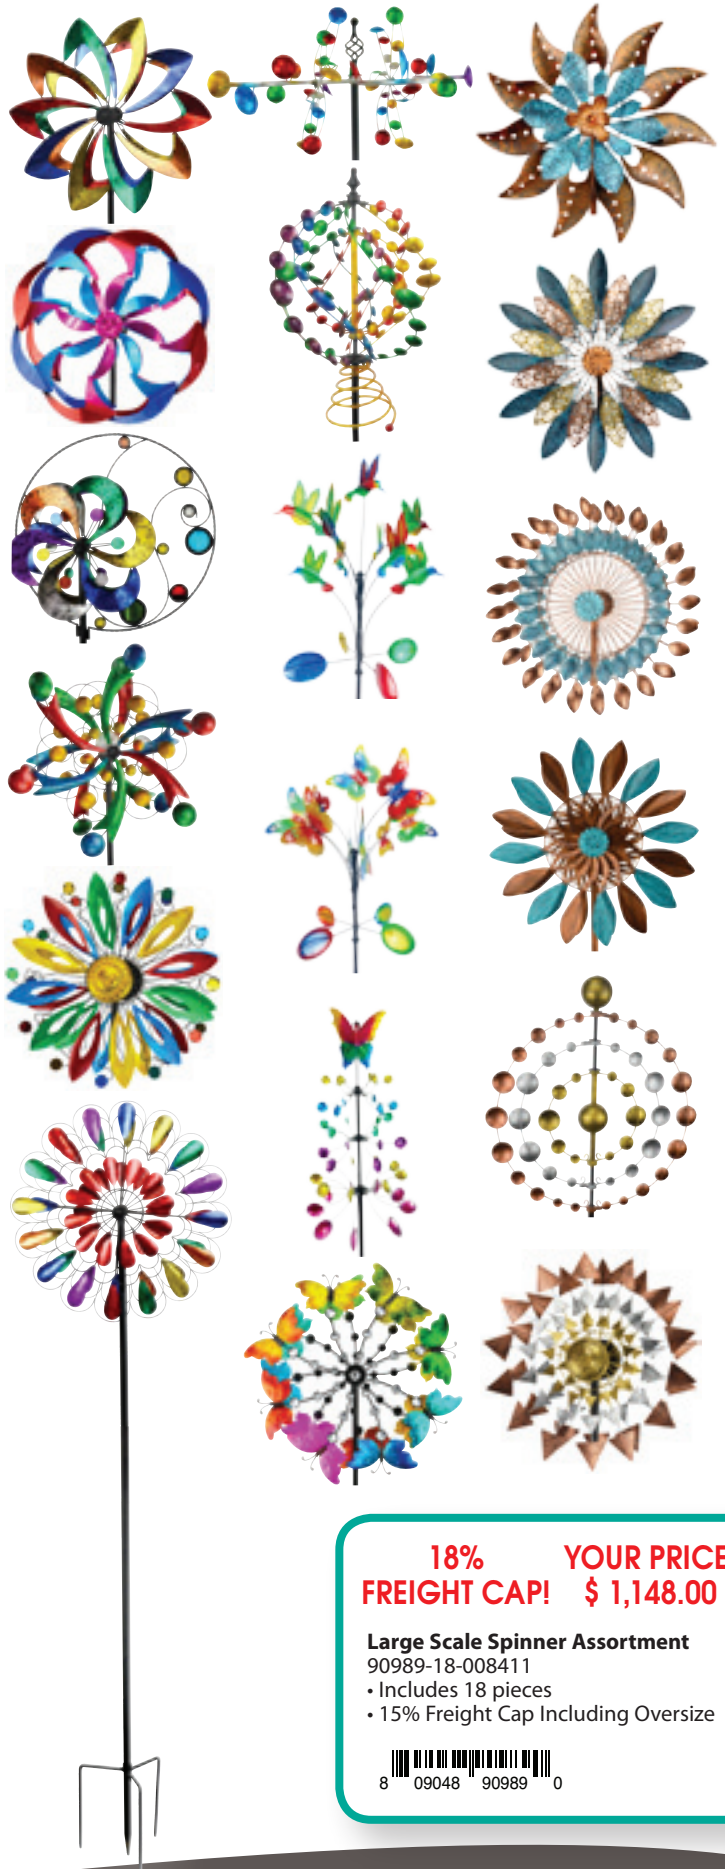

18% YOUR PRICE:
FREIGHT CAP! $ 1,148.00

Large Scale Spinner Assortment
90989-18-008411
• Includes 18 pieces
• 15% Freight Cap Including Oversize

8 09048 90989 0