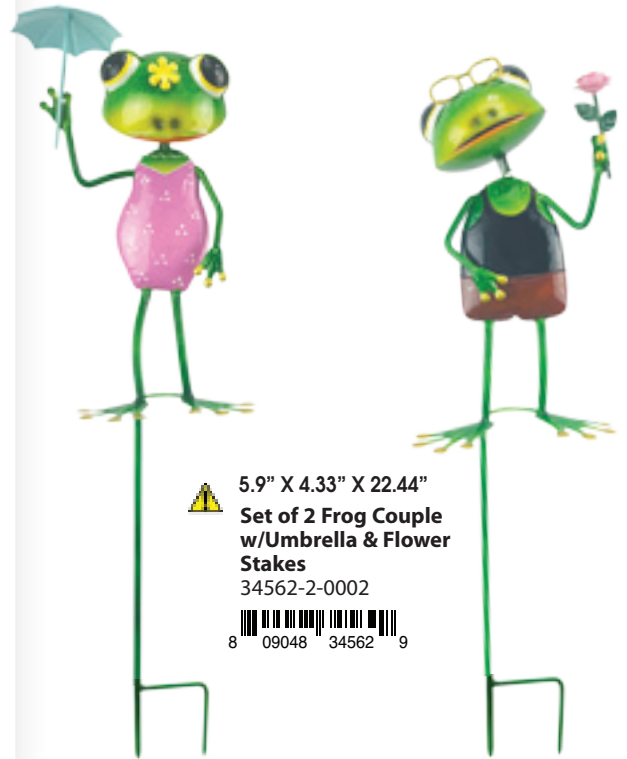

46.5"H
Peacock Stake
34443-3-0001

= GLOW IN THE DARK, SOLAR, or LIGHTS UP

Garden Stakes

METAL • H-BASE STAKE

SPINNER/STAKES

 6.29" X 3.93" X 22.04"
Set of 2 Frog Couple
w/Drinks Stakes
34561-2-0002

8 09048 34561 2