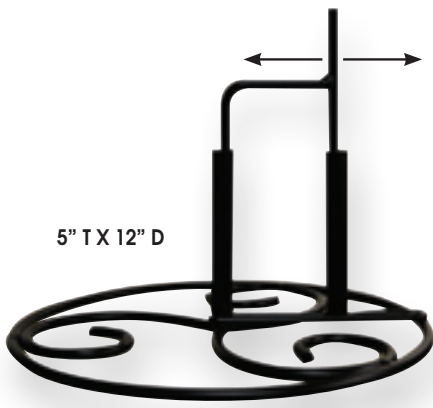

5" T X 12" D

- Displays garden flags & yard art outside of the garden on decks, patios & more.
- Powder Coated Metal
- Adjusts to fit most H-stakes

Adjustable Deck Base
39008-3-0090