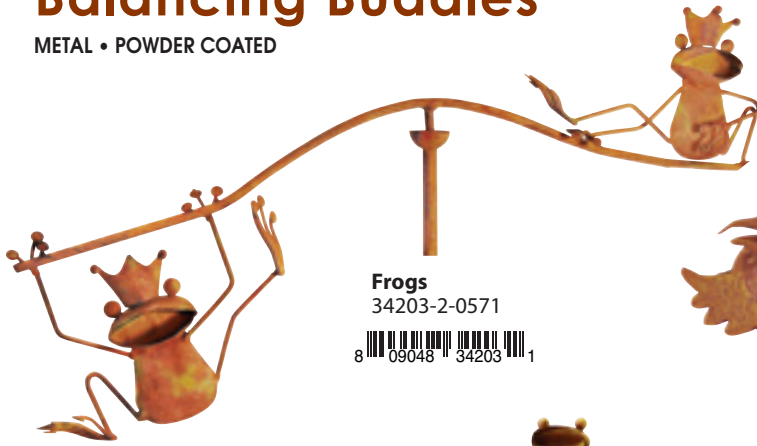

26.77" X 3.14" X 48.42"
Colorful Cat and Dog
34141-2-0002

26.77" X 2.75" X 48.42"
Colorful Frogs
34142-2-0002

 = GLOW IN THE DARK, SOLAR, or LIGHTS UP

 = OVERSIZED FREIGHT

Balancing Buddies™

METAL • POWDER COATED