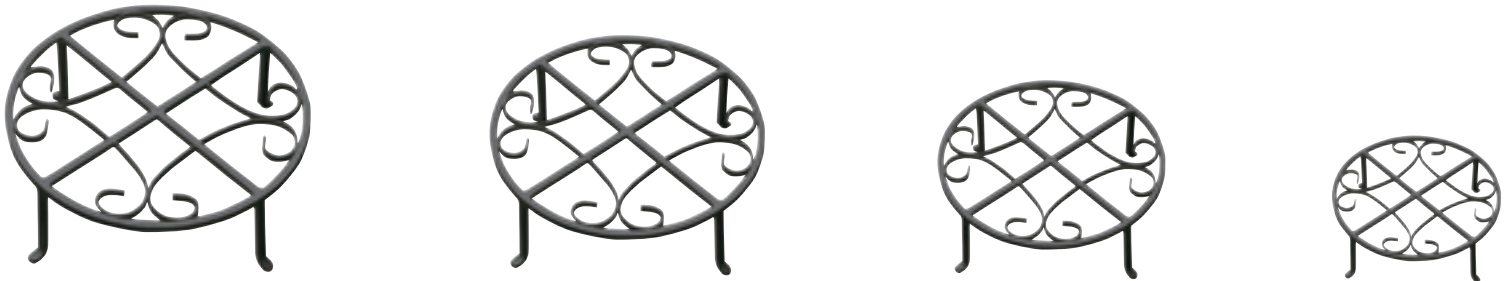

Plant Stands

100% IRON • POWDER COATED • INCLUDES RUBBER FEET

3" T X 6" DIA. (PETITE)
3.5" T X 8" DIA. (SMALL)
3.5" T X 10" DIA. (MEDIUM)
4" T X 12" DIA. (LARGE)

Round Black
- Set of 4 Plant Stands
39003-2-0052 (Set of 4)

WARNING: THIS PRODUCT CAN EXPOSE YOU TO CHEMICALS INCLUDING LEAD WHICH IS (ARE) KNOWN TO THE STATE OF CALIFORNIA TO CAUSE CANCER, BIRTH DEFECTS, OR OTHER REPRODUCTIVE HARM. FOR MORE INFORMATION, GO TO WWW.P65WARNINGS.CA.GOV

= GLOW IN THE DARK, SOLAR, or LIGHTS UP