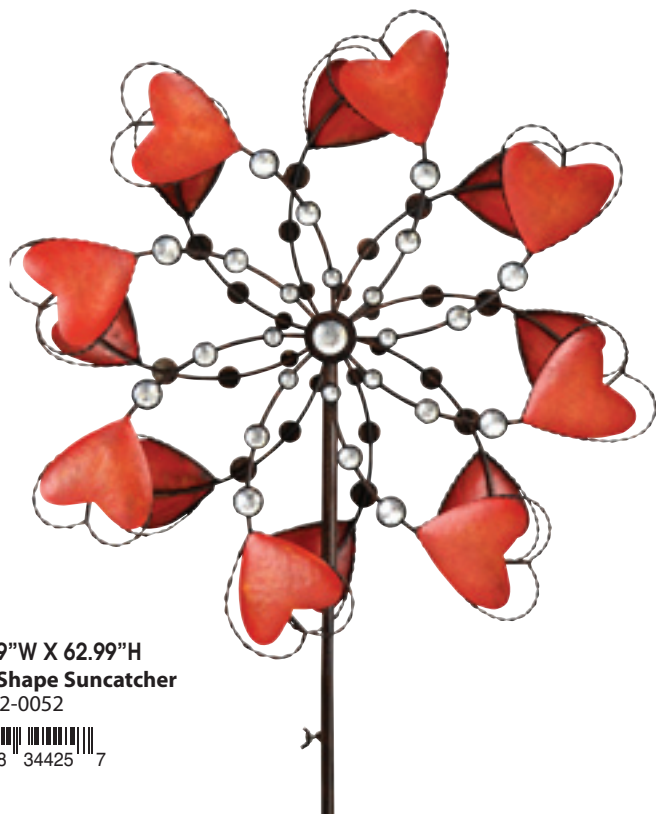

19"W X 64"H

64" Multi Color Swirl
34401-2-0053

12"W X 48"H

Triple Flower
34402-2-0053

12"W X 48"H
**Pink & Orange
Flower Spinner**
32608-2-0531

19.69"W X 62.99"H
Heart Shape Suncatcher
34425-2-0052

14.17"W X 48.03"H
**Multi Leaves Spinner
Stake - yellow**
34353-2-0512