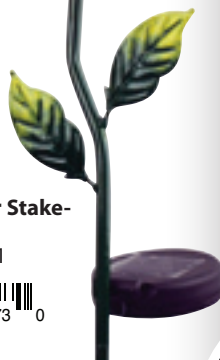

Solar Flower Stake Lights

24" T WITH STAKE • METAL • SOLAR CHARGED

12-PC ASSORTMENT

35370-12-00621

Solar Flower Stake-Blue

35371-3-0501

Solar Flower Stake-Pink

35373-3-0501