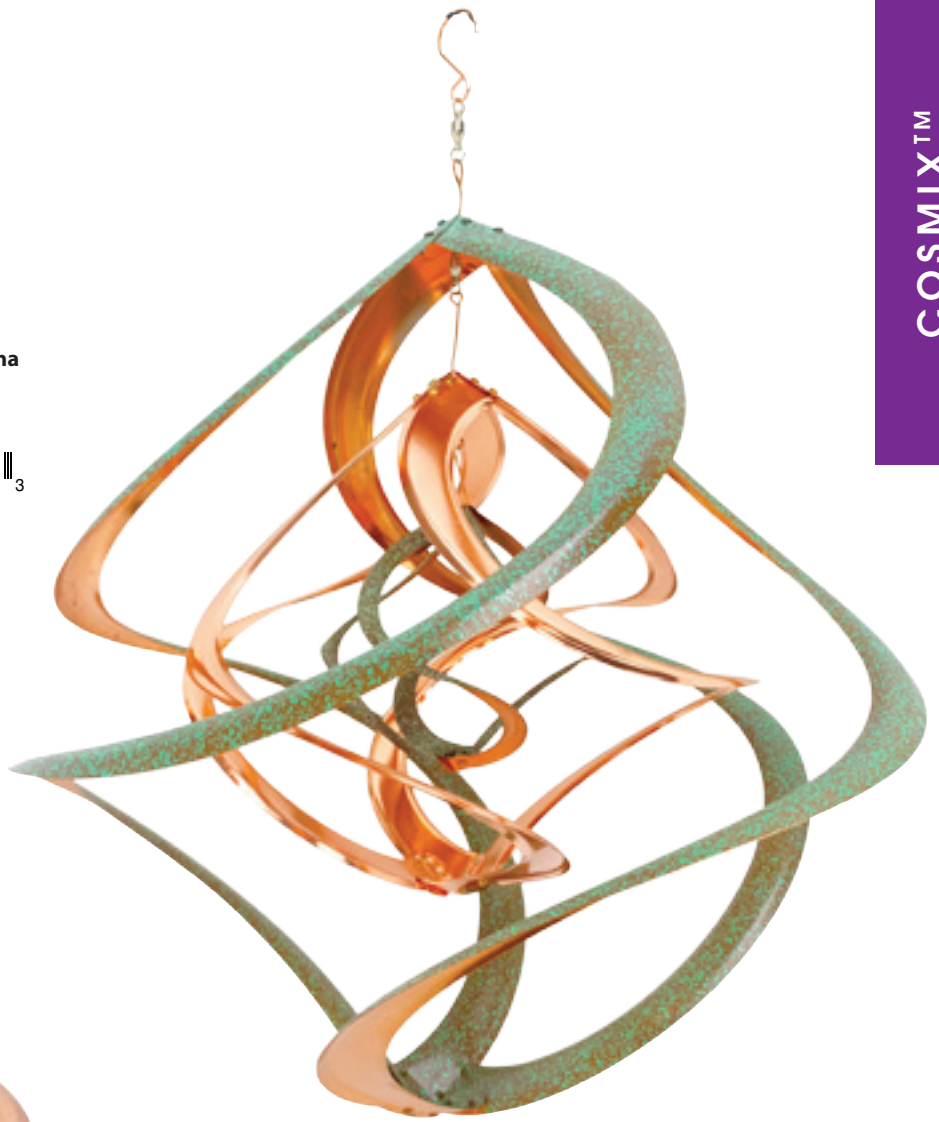

Patent# D487, 034 S, Patent# D497, 833 S, Patent# D505, 639 S

= GLOW IN THE DARK, SOLAR, or LIGHTS UP

Order Toll Free 1.877.985.0405 • Fax 1.513.774.1601

= OVERSIZED FREIGHT

Visit our website or call to receive a complete catalog to see all styles of fashion and garden giftware RCS offers.