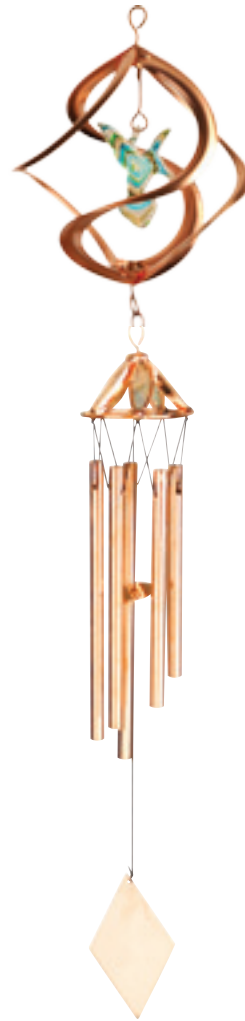

25" L

Hummingbird
10131-3-0511