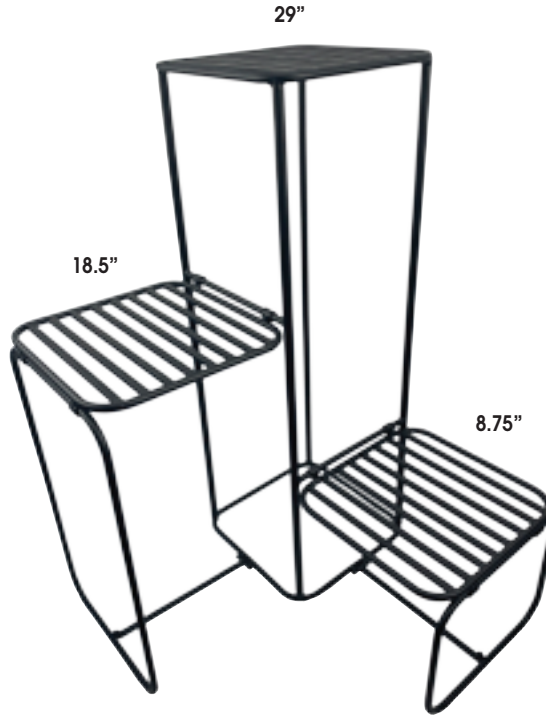

Tiered Plant Stands

100% IRON • POWDER COATED

13" X 11.81" X 34.5"

**Circle 3 Tier
Plant Stand**
20151-2-0573

FOLDS TO KD

29"

18.5"

8.75"