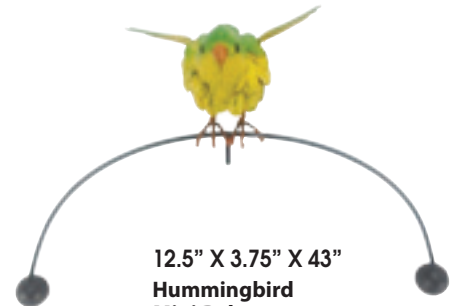

= GLOW IN THE DARK, SOLAR, or LIGHTS UP

Rocker Balancer

14" X 5" X 37" • METAL • GLASS

Balancing Buddies™

METAL • GLASS • H- STAKE

8-PC ASSORTMENT

34110-8-00001

12.25" X 2.5" X 44"
Owl Mini Balancer
34111-2-0511