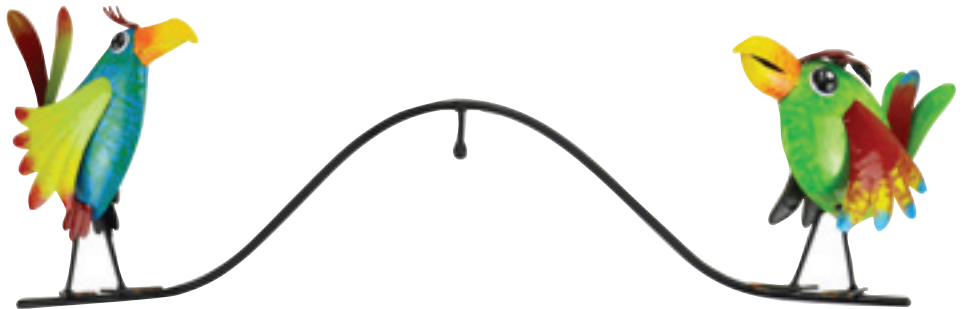

Balancing Buddies™

METAL • POWDER COATED • 3 PRONG STAKE

10-PC ASSORTMENT
34100-10-00902

26" X 5.5" X 51.75"
Yellow and Red Birds
34101-2-0512

26" X 5.5" X 51.75"
Dark Blue and Yellow Birds
34102-2-0512

26" X 4.25" X 51.75"
Teal and Green Birds
34103-2-0512