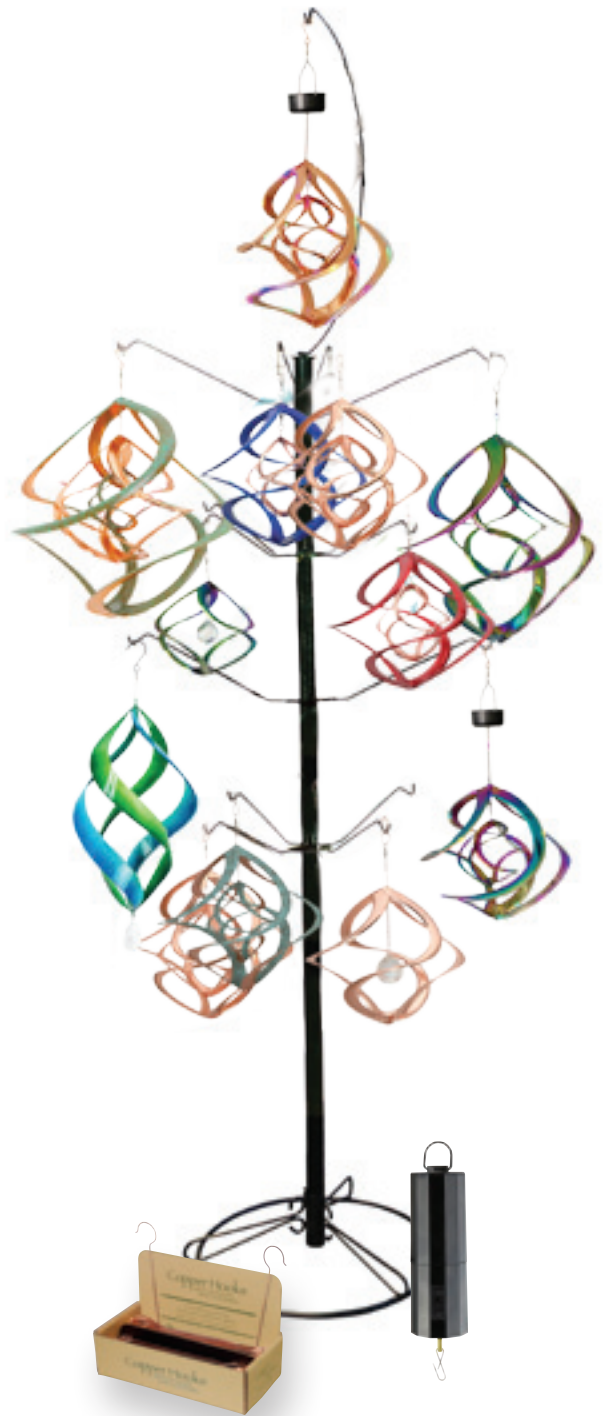

8 09048 90989 0

GREAT SAVINGS!

\$539.00 **YOUR PRICE:**
VALUE **\$ 494.00**

**Colorful Characters
 Balancer Assortment**
 90984-24-00494

- Includes 24 pieces
- Free Display (09945) if requested

8 09048 90984 5