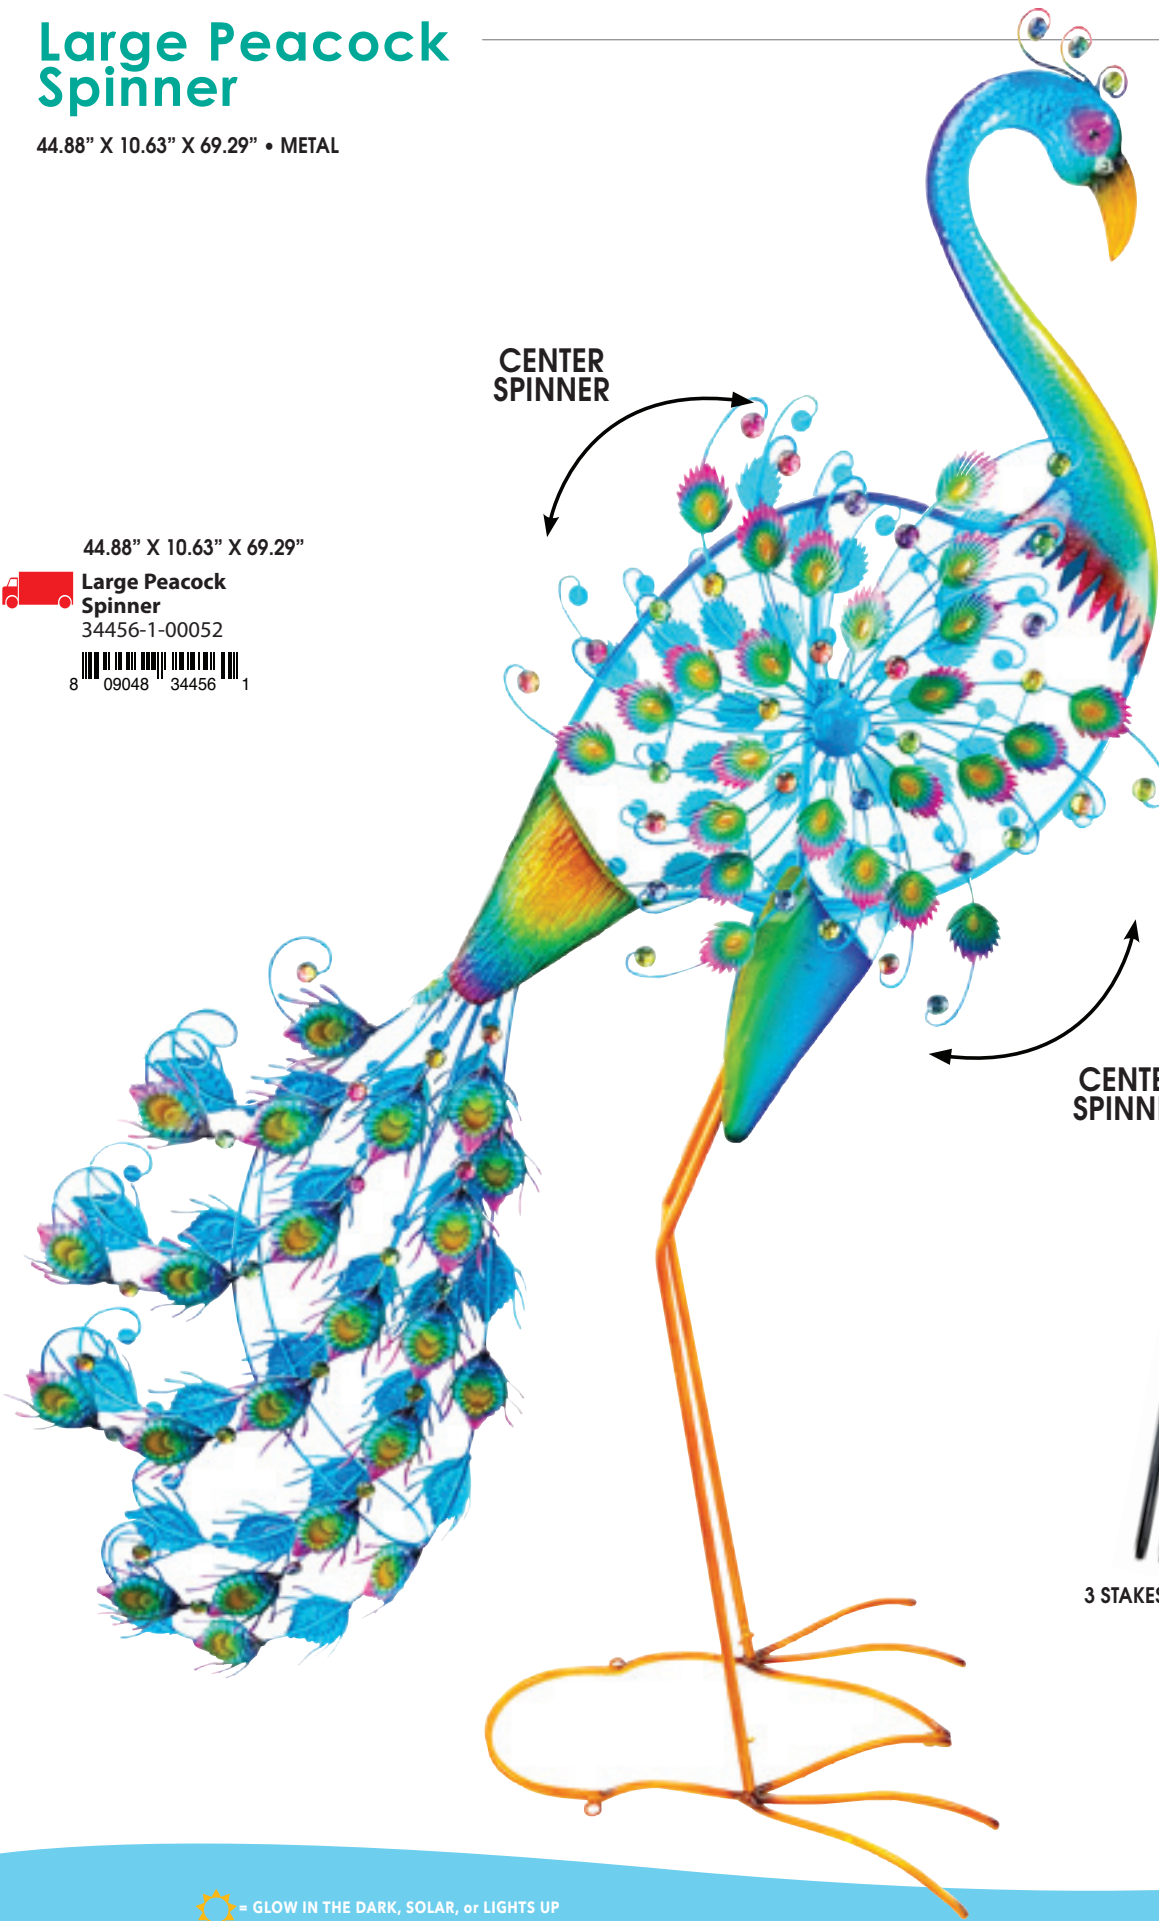

Large Peacock Spinner

44.88" X 10.63" X 69.29" • METAL

5.77 FEET!!

CENTER SPINNER

CENTER SPINNER

44.88" X 10.63" X 69.29"

Large Peacock Spinner

34456-1-00052

3 STAKES INCLUDED

= GLOW IN THE DARK, SOLAR, or LIGHTS UP