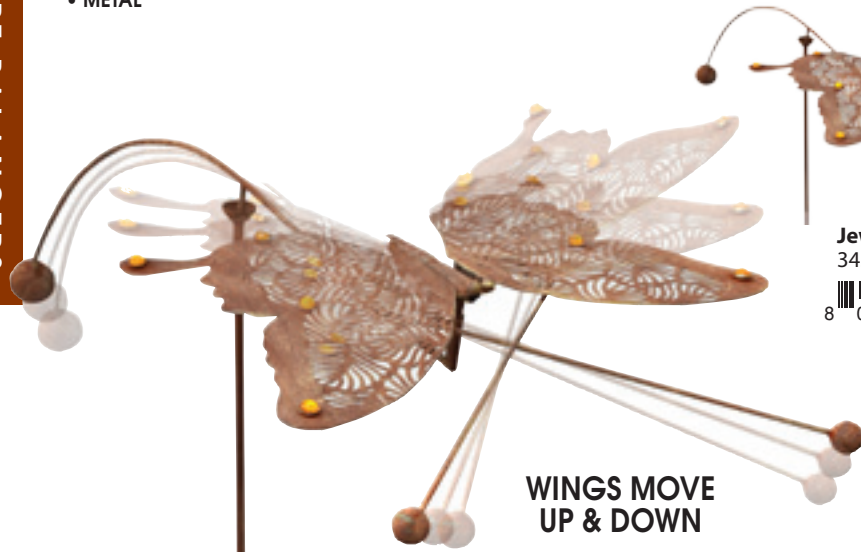

Wind Art Balancers®

WINGS MOVE WITH THE WIND AND FLOAT UP AND DOWN PRODUCING SMOOTH AND REALISTIC MOTION
• METAL

8-PC ASSORTMENT
34320-8-00061

WINGS MOVE
UP & DOWN