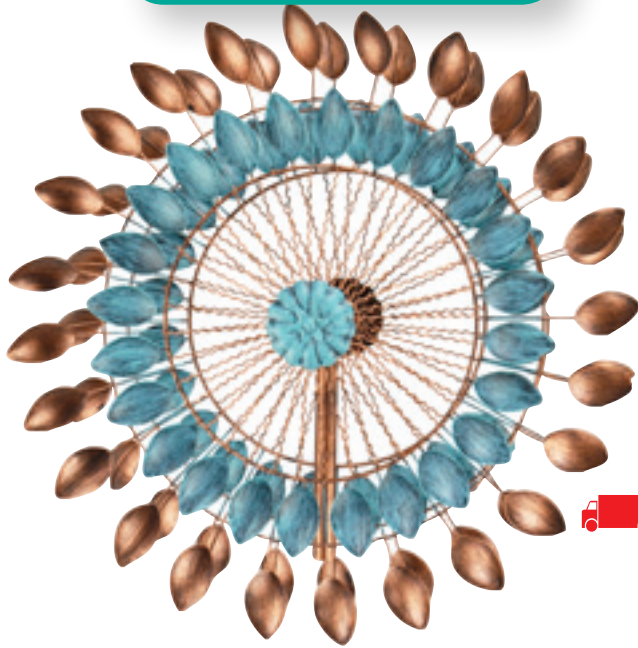

Blue and Bronze Wind Spinner Stakes

STEEL • 4-PRONG STAKE BASE • OVERSIZED FREIGHT

**18%
FREIGHT CAP!** **YOUR PRICE:
$ 1,148.00**

Large Scale Spinner Assortment

90989-18-008411

- Includes 18 pieces
- 18% Freight Cap Including Oversize

SEE THIS AND MORE ASSORTMENTS
ON PAGES 162-165

24"W X 84"H

**Blue & Bronze
Leaves w/ Windmill
Tail Spinner Stake**
34392-2-0055

24"W X 84"H

**Blue and Bronze
Double Leaf Spinner**
34449-2-0575

24"W X 84"H

**84" Blue & Bronze
Leaves**
34420-2-0006

24"W X 84"H

**Blue & Bronze Cut
Out Leaves Spinner
Stake**
34393-2-0026

= GLOW IN THE DARK, SOLAR, or LIGHTS UP