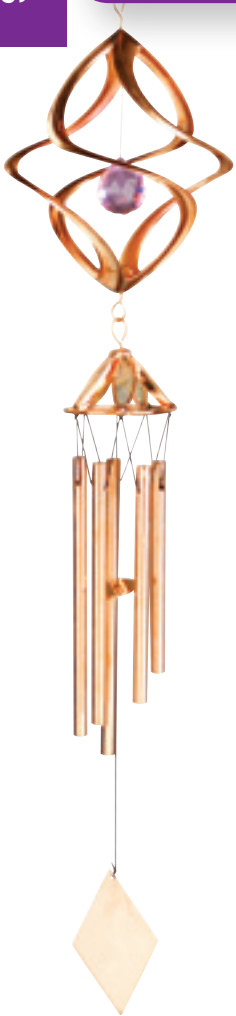

$ 908.00 **YOUR PRICE:**
VALUE **$ 848.00**

Best Sellers Chimes Assortment
10000-A-00918
• Includes 75 pieces
• FreeDisplay (09910) if requested

SEE THIS AND MORE ASSORTMENTS
ON PAGES 138-141

Cosmix™ Wind Chimes

HANDCRAFTED COPPER PLATED METAL
• CRYSTAL OR GLASS ACCENTS
• ANODIZED ALUMINUM TUBES

12-PC ASSORTMENT
10130-15-00381

25" L

Purple
10101-3-0511