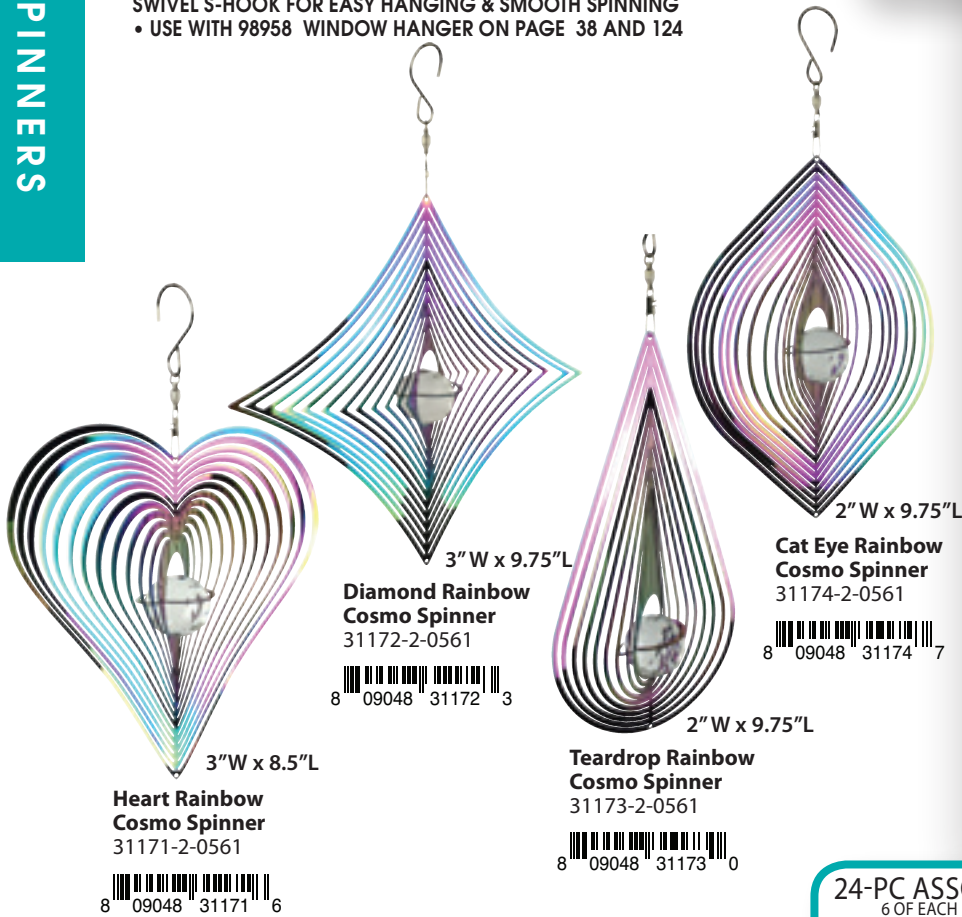

**Tree of Life Suncatcher-
Green Crystal**
31123-4-0550

**Hummingbird Suncatcher-
Red Crystal**
31124-4-0550

**Butterfly Suncatcher-
Purple Crystal**
31125-4-0550

**Dragonfly Suncatcher-
Blue Crystal**
31126-4-0550

Mirrored Iridescent Geo Spinner

STAINLESS STEEL • GLASS • 3D • NO RUST
 SWIVEL S-HOOK FOR EASY HANGING & SMOOTH SPINNING
 • USE WITH 98958 WINDOW HANGER ON PAGE 38 AND 124

NO RUST

8-PC ASSORTMENT
 2 OF EACH DESIGN
31170-8-00231
 8 09048 31170 9