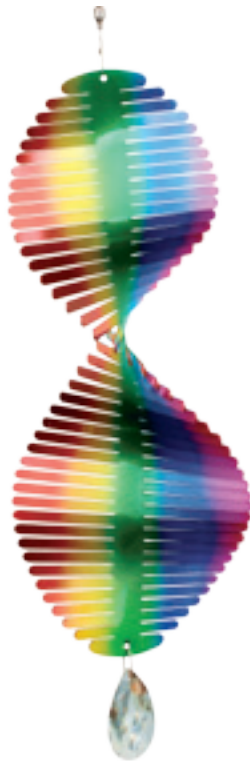

Copper w/ Red Ball
32001-6-0050

Smoke w/ Blue Ball
32002-6-0050

 **Copper w/ Glow in the Dark Ball**
32003-6-0500

Rainbow Spinner

15" L • CRYSTAL ACCENT • SWIVEL S-HOOK FOR EASY HANGING & SMOOTH SPINNING

Rainbow
31331-3-0521