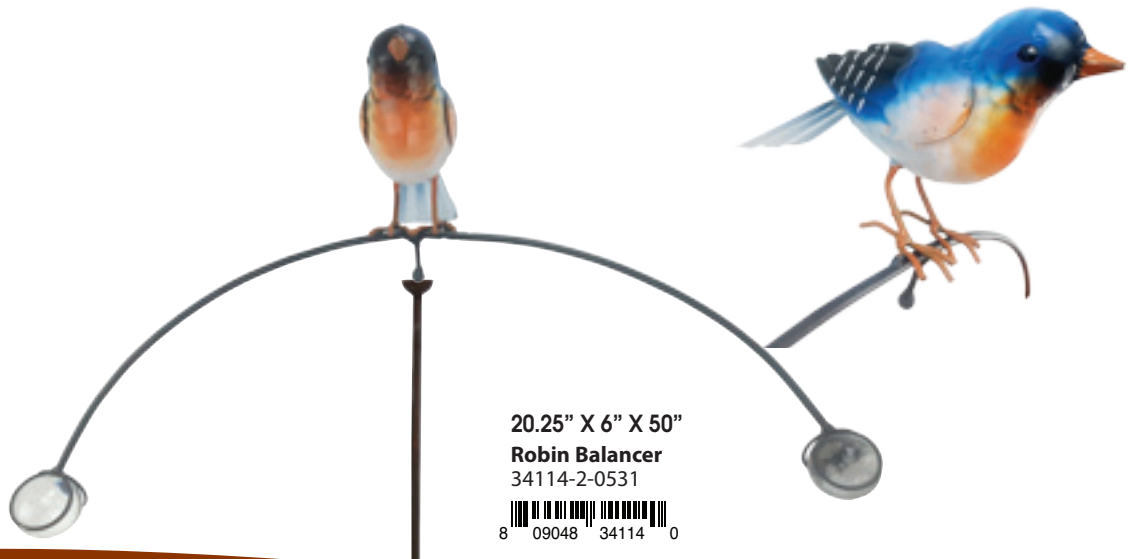

= GLOW IN THE DARK, SOLAR, or LIGHTS UP