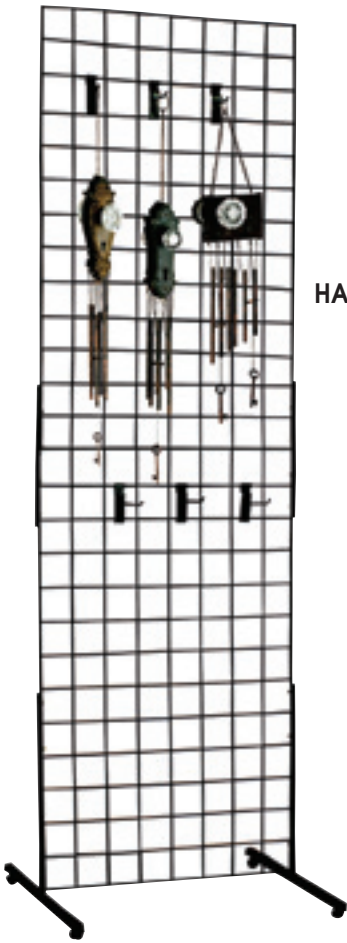

****FREE WITH \$700
HANGING PRODUCT PURCHASE****

78" T X 24" W

- Includes 50 hooks
- Great for displaying birdhouses, tree faces, feeders and chimes

Standing Grid Display
09931-1-0007

14.5" x 14.5" x 25"

Mini Chime KD Steel Display