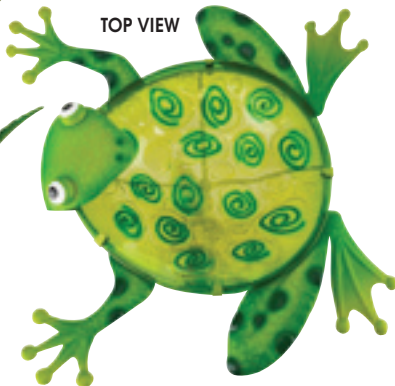

TOP VIEW

14.57" X 11.61" X 29.13"

Turtle Bird Bath
40272-2-0052

TOP VIEW

17.72" X 18.11" X 29.13"

Frog Bird Bath
40273-2-0052

TOP VIEW

17.70" X 8.30" X 28"