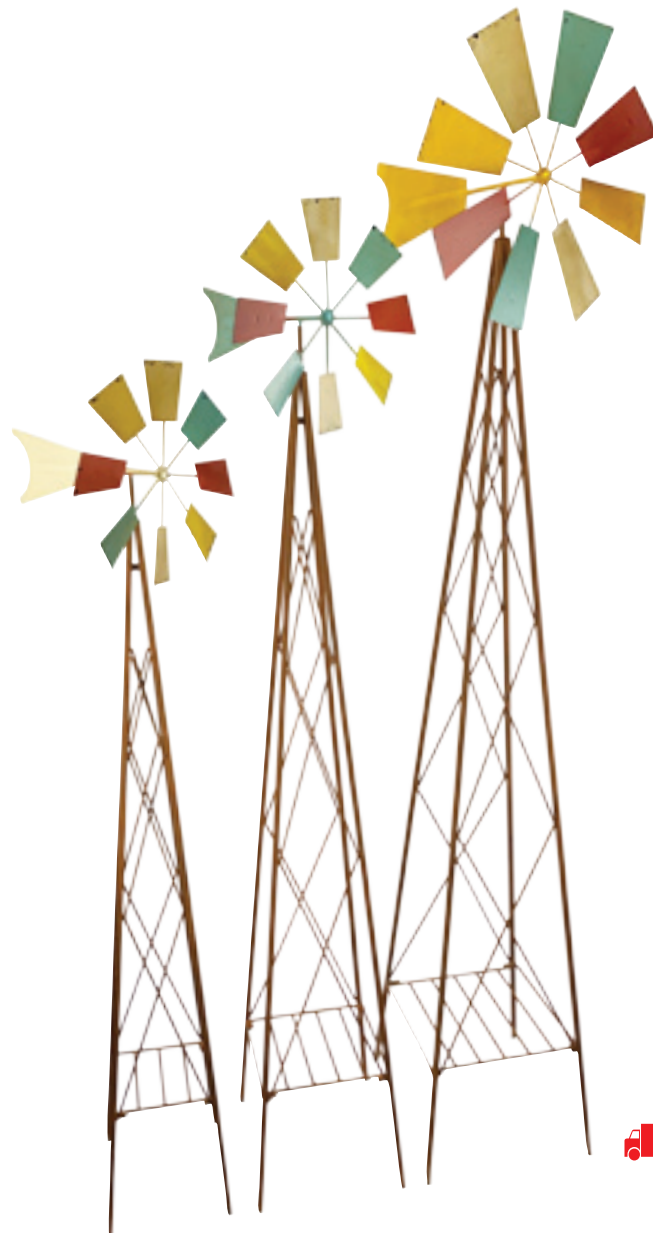

SM: 15" X 11.75" X 52.75"

MD: 15.25" X 11.75" X 60.75"

LG: 20.25" X 15.75" X 69.25"

**Colorful Blades
Windmill - Set of 3**
34306-1-0009

8 09048 34306 9

= GLOW IN THE DARK, SOLAR, or LIGHTS UP