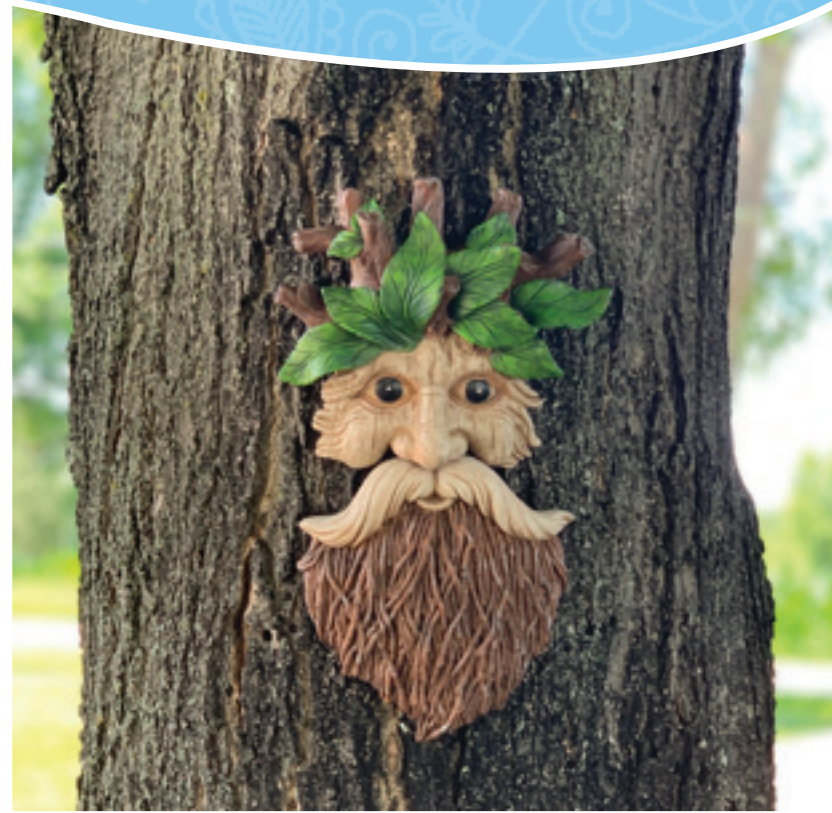

RED CARPET STUDIOS LTD • GARDEN 2021

Giftware for Home and Garden

Garden Gnomes pg 138 - 139

Planters pgs 10 - 34

CATALOG NOTATIONS

= PROP 65 WARNING
www.P65Warnings.ca.gov

= GLOW IN THE DARK, SOLAR, or LIGHTS UP