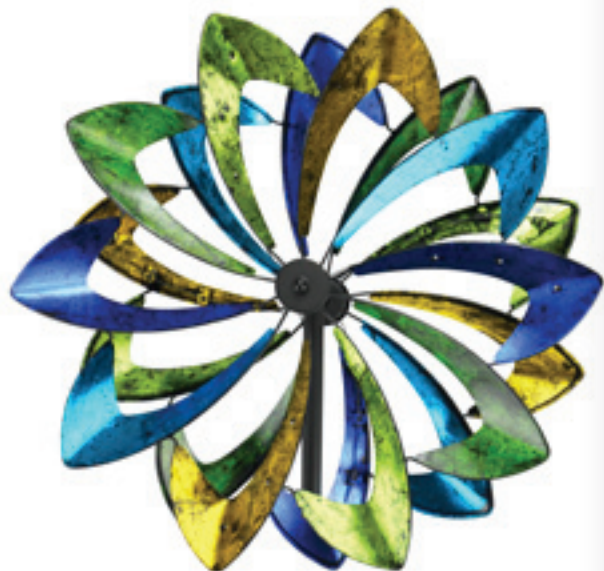

24"W X 75"H
Yellow, Green, Blue
Petals Spinner
34474-2-0538

NOT IN 90989-18 ASSORTMENT

LIGHTS UP BLUE
WITH WIND POWER!

8 09048 34474 5

WIND POWERED LIGHTS!

Wind Powered Technology
Light Up These Art In Motion
Spinners. The More They Spin,
The Brighter They Light Up!