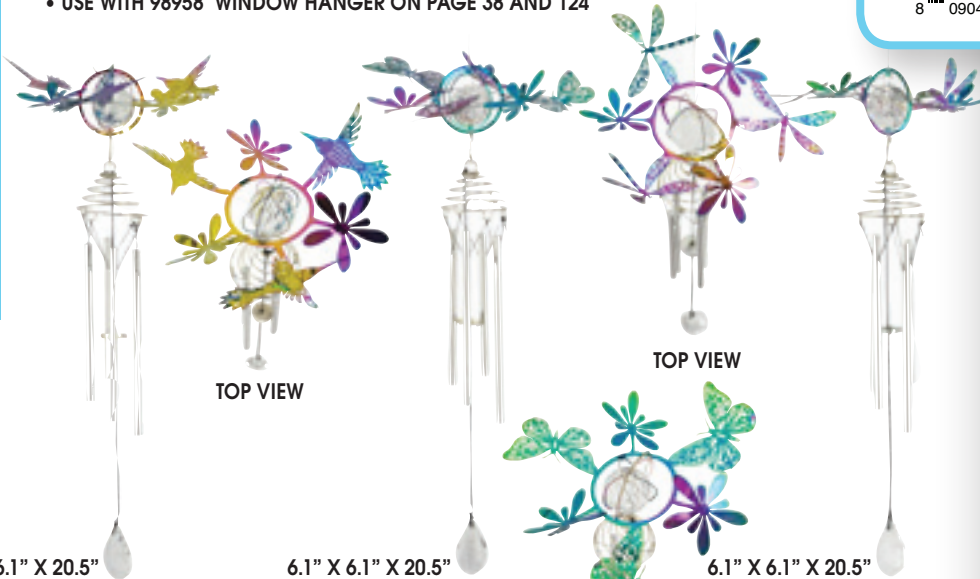

SunGeo Chime
10364-3-0001

6" X 1.8" X 22"

Pineapple Geo Chime
10366-3-0001

Flying 3D Chimes

STAINLESS STEEL • STEEL • ALUMINUM • CRYSTAL
 • USE WITH 98958 WINDOW HANGER ON PAGE 38 AND 124

6-PC ASSORTMENT
10390-6-0057

TOP VIEW

TOP VIEW

TOP VIEW

6.1" X 6.1" X 20.5"

6.1" X 6.1" X 20.5"

6.1" X 6.1" X 20.5"

Flying 3D Hummingbird Iridescent Chime
 10391-2-0521

Flying 3D Butterfly Iridescent Chime
 10392-2-0521