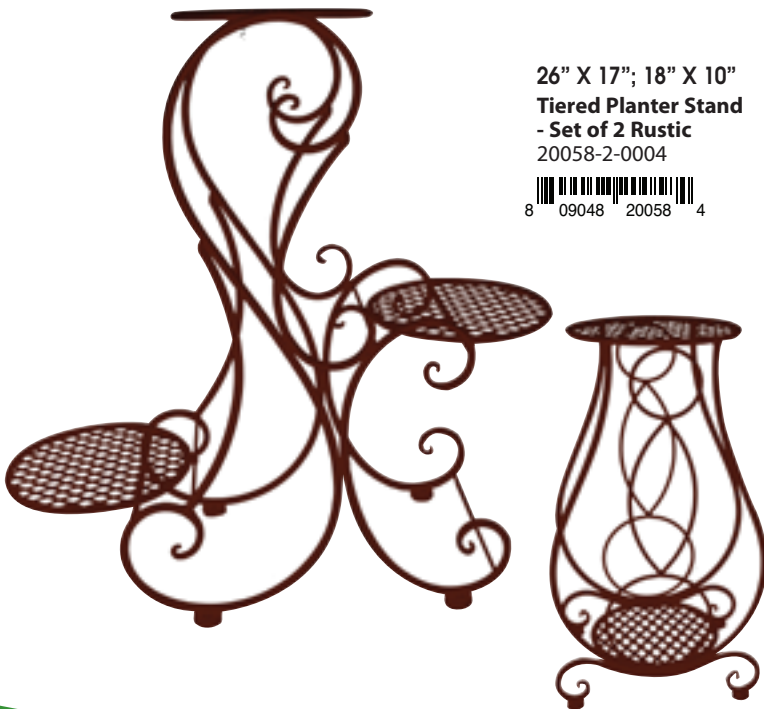

26" X 17"; 18" X 10"
**Tiered Planter Stand
- Set of 2 Rustic**
20058-2-0004