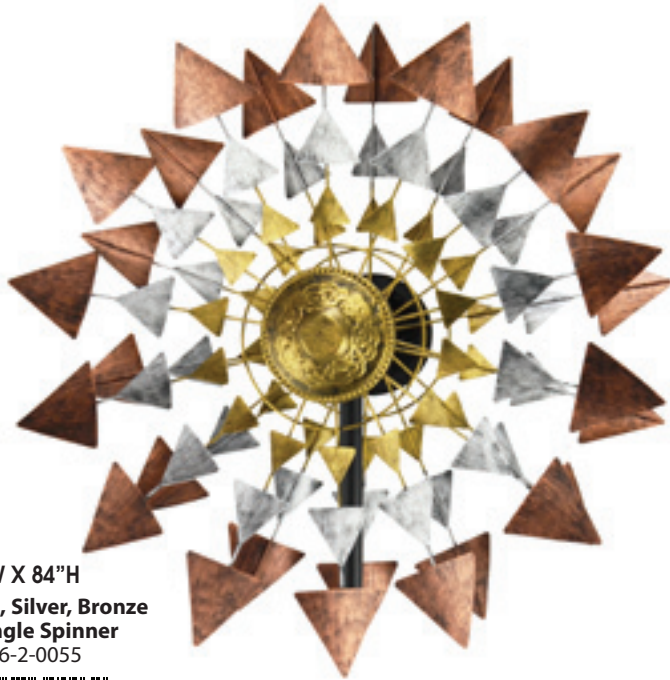

Wind Art Spinner Stakes

STEEL • 4-PRONG STAKE BASE • OVERSIZED FREIGHT

24"W X 84"H

**Gold, Silver, Bronze
Triangle Spinner**
34446-2-0055

8 09048 34446 2