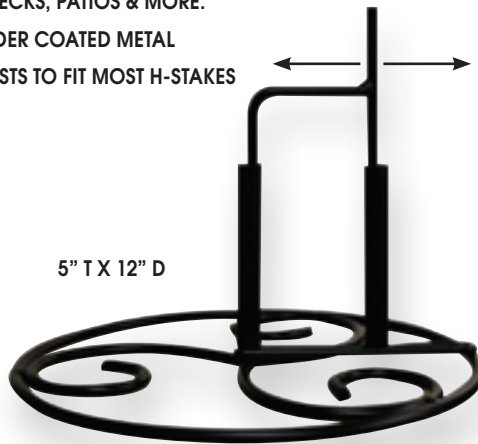

8-PC ASSORTMENT
34320-8-00061

WINGS MOVE
 UP & DOWN

Jeweled Butterfly
 34321-2-0002

44" W X 17" D X 44" H
 (POLE ALONE: 43.5" T)

Dragonfly
 34322-2-0002

41" W X 18.5" D X 44" H
 (POLE ALONE: 43.5" T)

Deck Base

METAL • ADJUSTABLE

- DISPLAYS GARDEN FLAGS & YARD ART OUTSIDE OF THE GARDEN ON DECKS, PATIOS & MORE.
- POWDER COATED METAL
- ADJUSTS TO FIT MOST H-STAKES

5" T X 12" D

Adjustable Deck Base
 39008-3-0590

Crow
 34323-2-0002