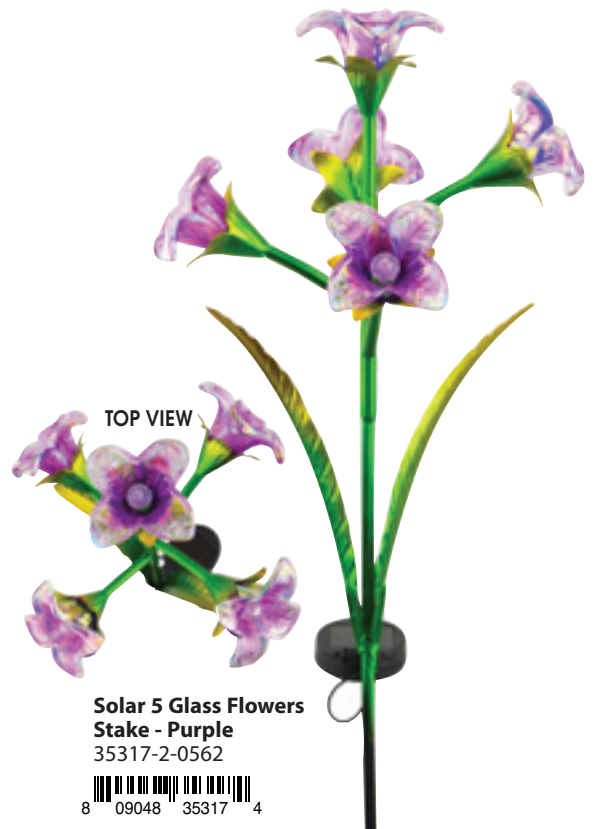

6-PC ASSORTMENT
95310-6-00951

Solar Flower Stakes

8.66" X .78" X 38.58" • IRON • GLASS • PLASTIC • H-BASE STAKE

TOP VIEW

Solar 5 Glass Flowers Stake - Blue

35315-2-0562

LIGHTS UP!

TOP VIEW

Solar 5 Glass Flowers Stake - Clear

35316-2-0562

TOP VIEW

Solar 5 Glass Flowers Stake - Purple

35317-2-0562