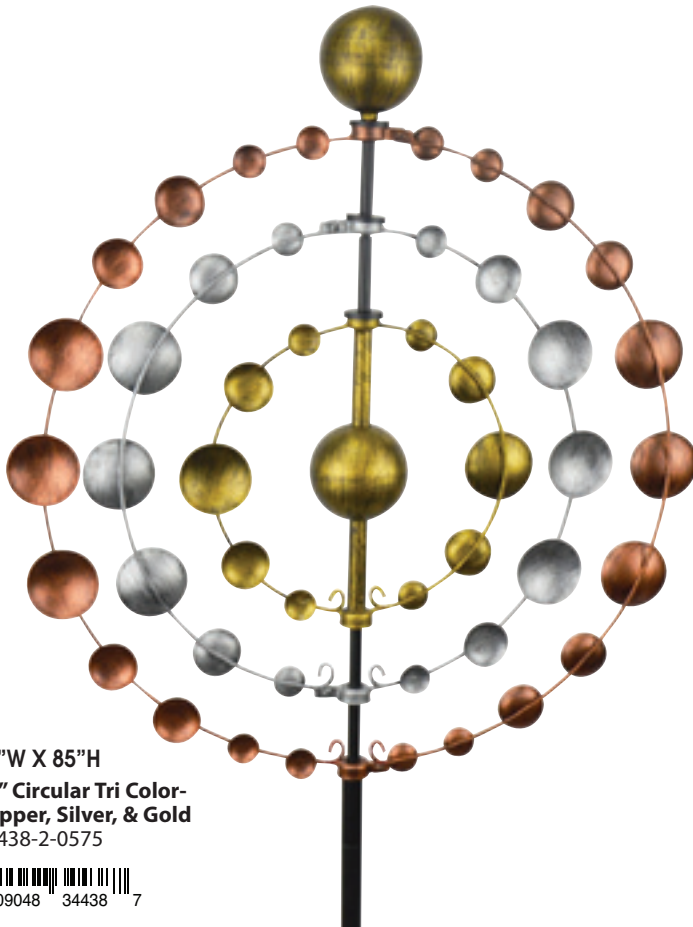

28"W X 85"H

**85" Circular Tri Color-
Copper, Silver, & Gold**
34438-2-0575

8 09048 34438 7