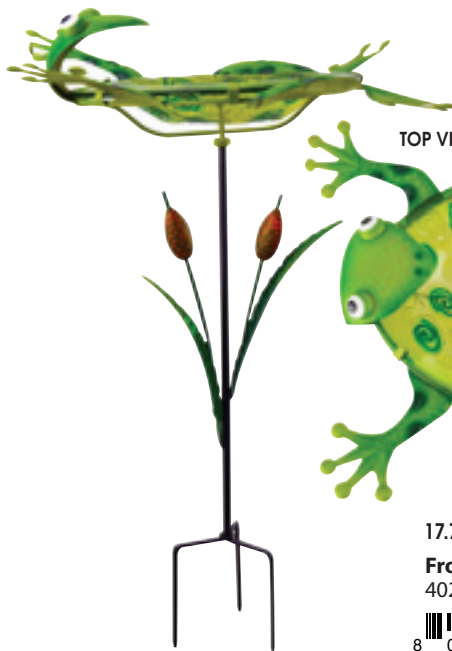

20512-2-0022

3D Bird Baths

GLASS • METAL • 3 PRONG STAKE

8-PC ASSORTMENT

40270-8-00502

20.9" X 8.5" X 38.2

Flamingo Bird Bath
40271-2-0052

TOP VIEW

TOP VIEW

14.57" X 11.61" X 29.13"

Turtle Bird Bath
40272-2-0052

TOP VIEW

17.72" X 18.11" X 29.13"

Frog Bird Bath
40273-2-0052

TOP VIEW

17.70" X 8.30" X 28"