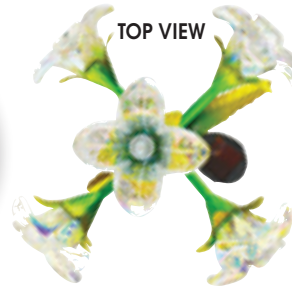

Solar Flower Stakes

8.66" X .78" X 38.58" • IRON • GLASS • PLASTIC • H-BASE STAKE

TOP VIEW

Solar 5 Glass Flowers Stake - Blue

35315-2-0562

LIGHTS UP!

TOP VIEW

Solar 5 Glass Flowers Stake - Clear