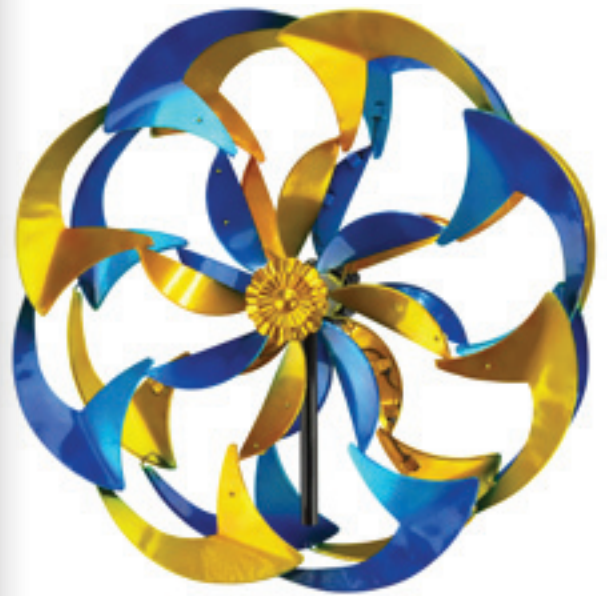

23"W X 84"H
**Yellow and Blue
Flower Power
Spinner**
34475-2-0008

NOT IN 90989-18 ASSORTMENT

LIGHTS UP YELLOW
WITH WIND POWER!