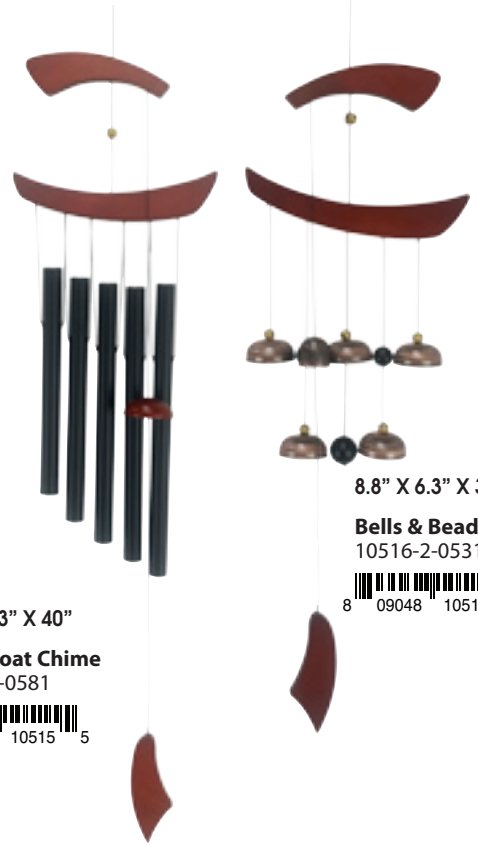

3.74" X 3.74" X 30"
Butterflies - Orange
 11047-3-0001

Wood & Bell Chimes

STAINLESS STEEL • ALUMINUM • WOOD

4.5" X 4.5" X 30"

Cow Bell Chime
10511-2-0542

8.8" X 6.3" X 40"

Wood Boat Chime
10515-2-0581

8.8" X 6.3" X 32"

Bells & Beads Chime
10516-2-0531

Peacock Chime/Mobiles

METAL • GLASS

12.2" X 1" X 29.9"

**Peacock Glass/
Mobile Chime**
11043-2-0051

18.5" X 3.94" X 29.92"

**Peacock Arrow
Hanging Spinner**
32006-2-0042

WARNING: THIS PRODUCT CAN EXPOSE YOU TO CHEMICALS INCLUDING LEAD WHICH IS (ARE) KNOWN TO THE STATE OF CALIFORNIA TO CAUSE CANCER, BIRTH DEFECTS, OR OTHER REPRODUCTIVE HARM. FOR MORE INFORMATION, GO TO WWW.P65WARNINGS.CA.GOV